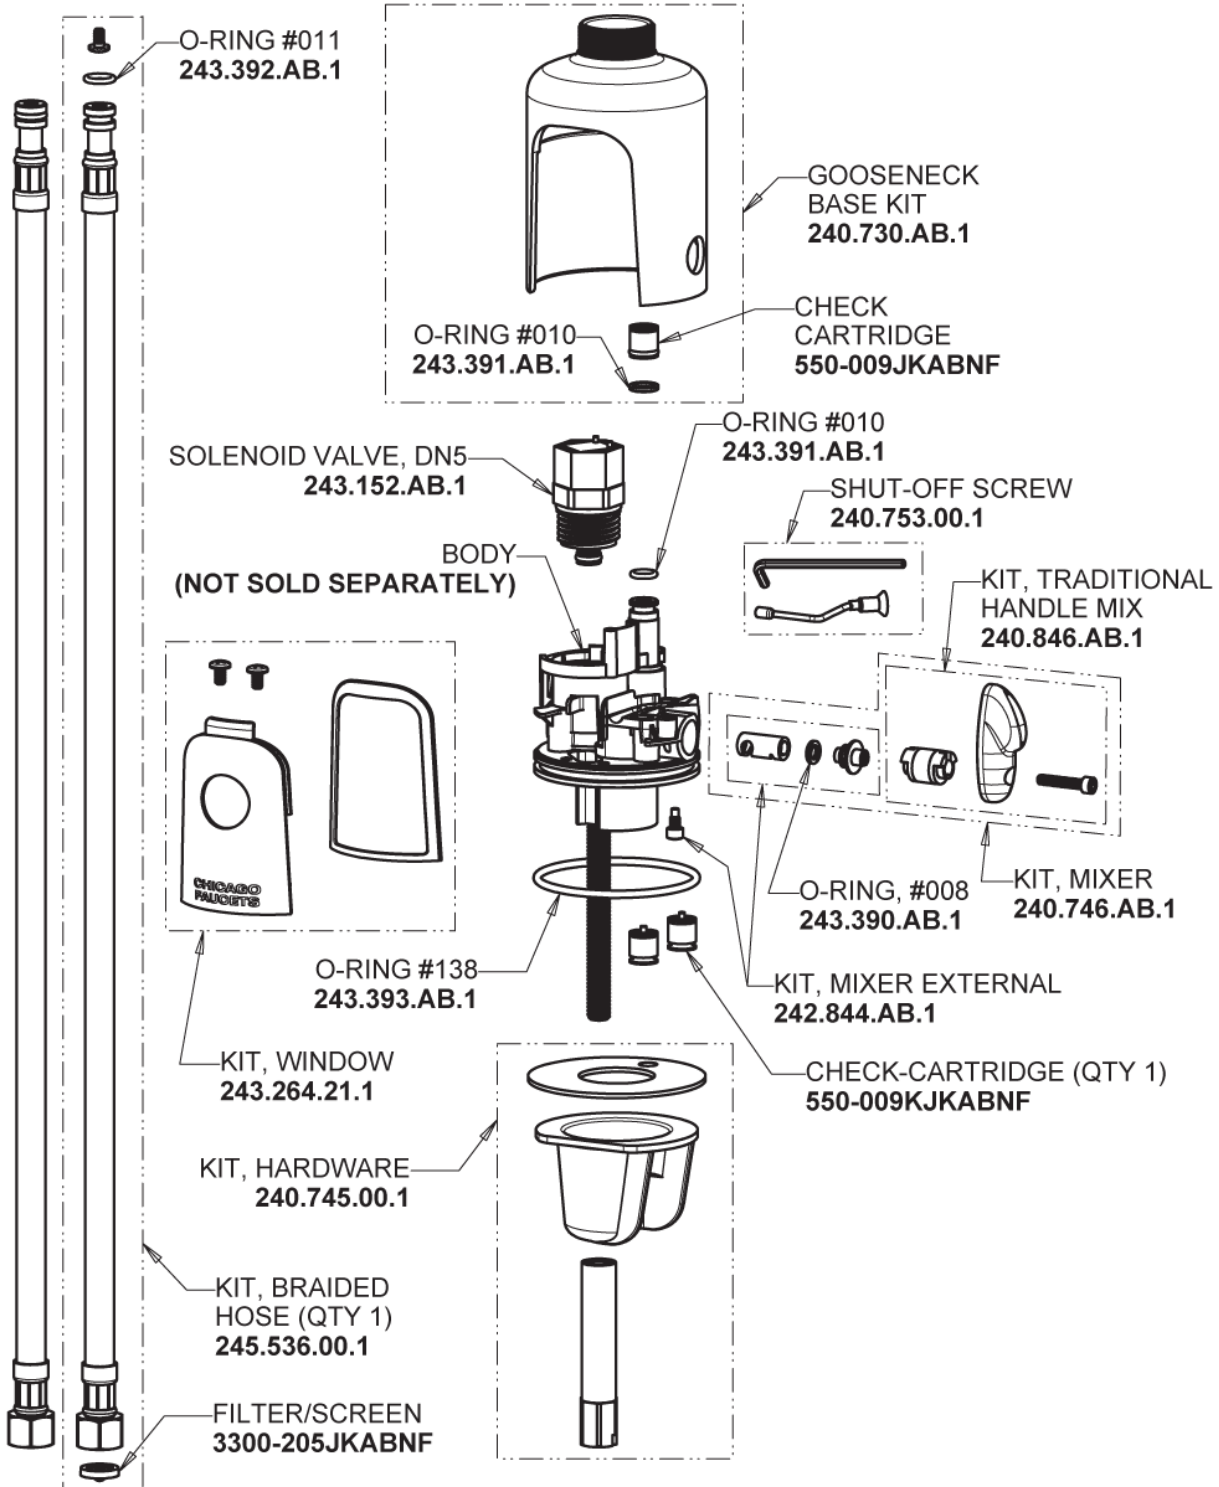

# Repair Parts

116.123.AB.1T

Touch-free, programmable faucet with above-deck electronics

## Base Parts: