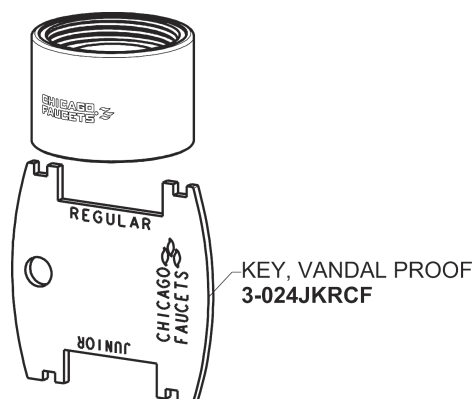

# CHICAGO FAUCETS®

Geberit Group

5-1/4" Rigid / Swing Gooseneck Spout  
**GN2AH8JKABCP**

Electronic Module  
**242.433.00.1T**

0.5 GPM (1.9 L/min) Vandal Proof Non-Aerating Spray Outlet  
**E2805-5JKABCP**

AC Power System  
**AC Power**