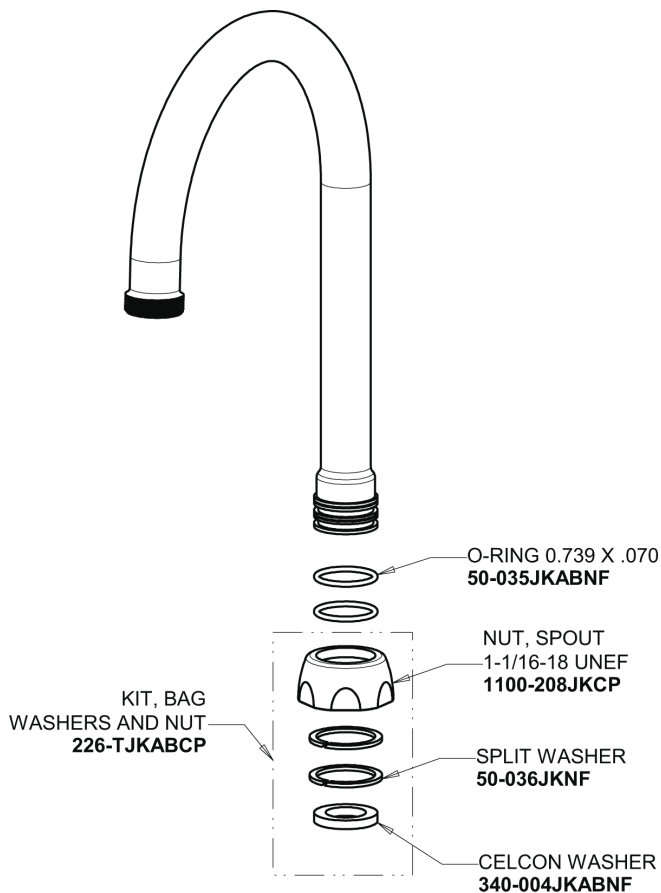

# Repair Parts

116.123.AB.1T

Touch-free, programmable faucet with above-deck electronics

# CHICAGO FAUCETS®

Geberit Group

5-1/4" Rigid / Swing Gooseneck Spout  
**GN2AH8JKABCP**

Electronic Module  
**242.433.00.1T**

0.5 GPM (1.9 L/min) Vandal Proof Non-Aerating Spray Outlet  
**E2805-5JKABCP**