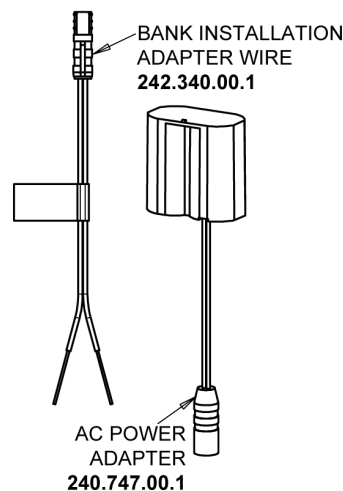

AC Power System
AC Power