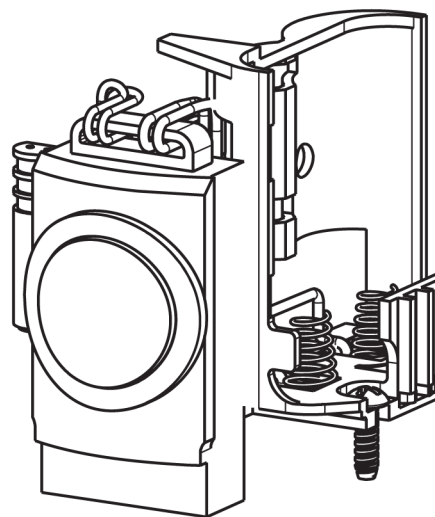

Repair Parts

116.123.AB.1T

Touch-free, programmable faucet with above-deck electronics

CHICAGO FAUCETS®

Geberit Group

5-1/4" Rigid / Swing Gooseneck Spout
GN2AH8JKABCP

Electronic Module
242.433.00.1T

0.5 GPM (1.9 L/min) Vandal Proof Non-Aerating Spray Outlet
E2805-5JKABCP

AC Power System
AC Power

For Technical Assistance:

Phone: 800-TEC-TRUE (832-8783)

Email: techsupport.us@chicagofaucets.com

2100 South Clearwater Drive

Des Plaines, IL 60018

Phone: 847-803-5000

chicagofaucets.com