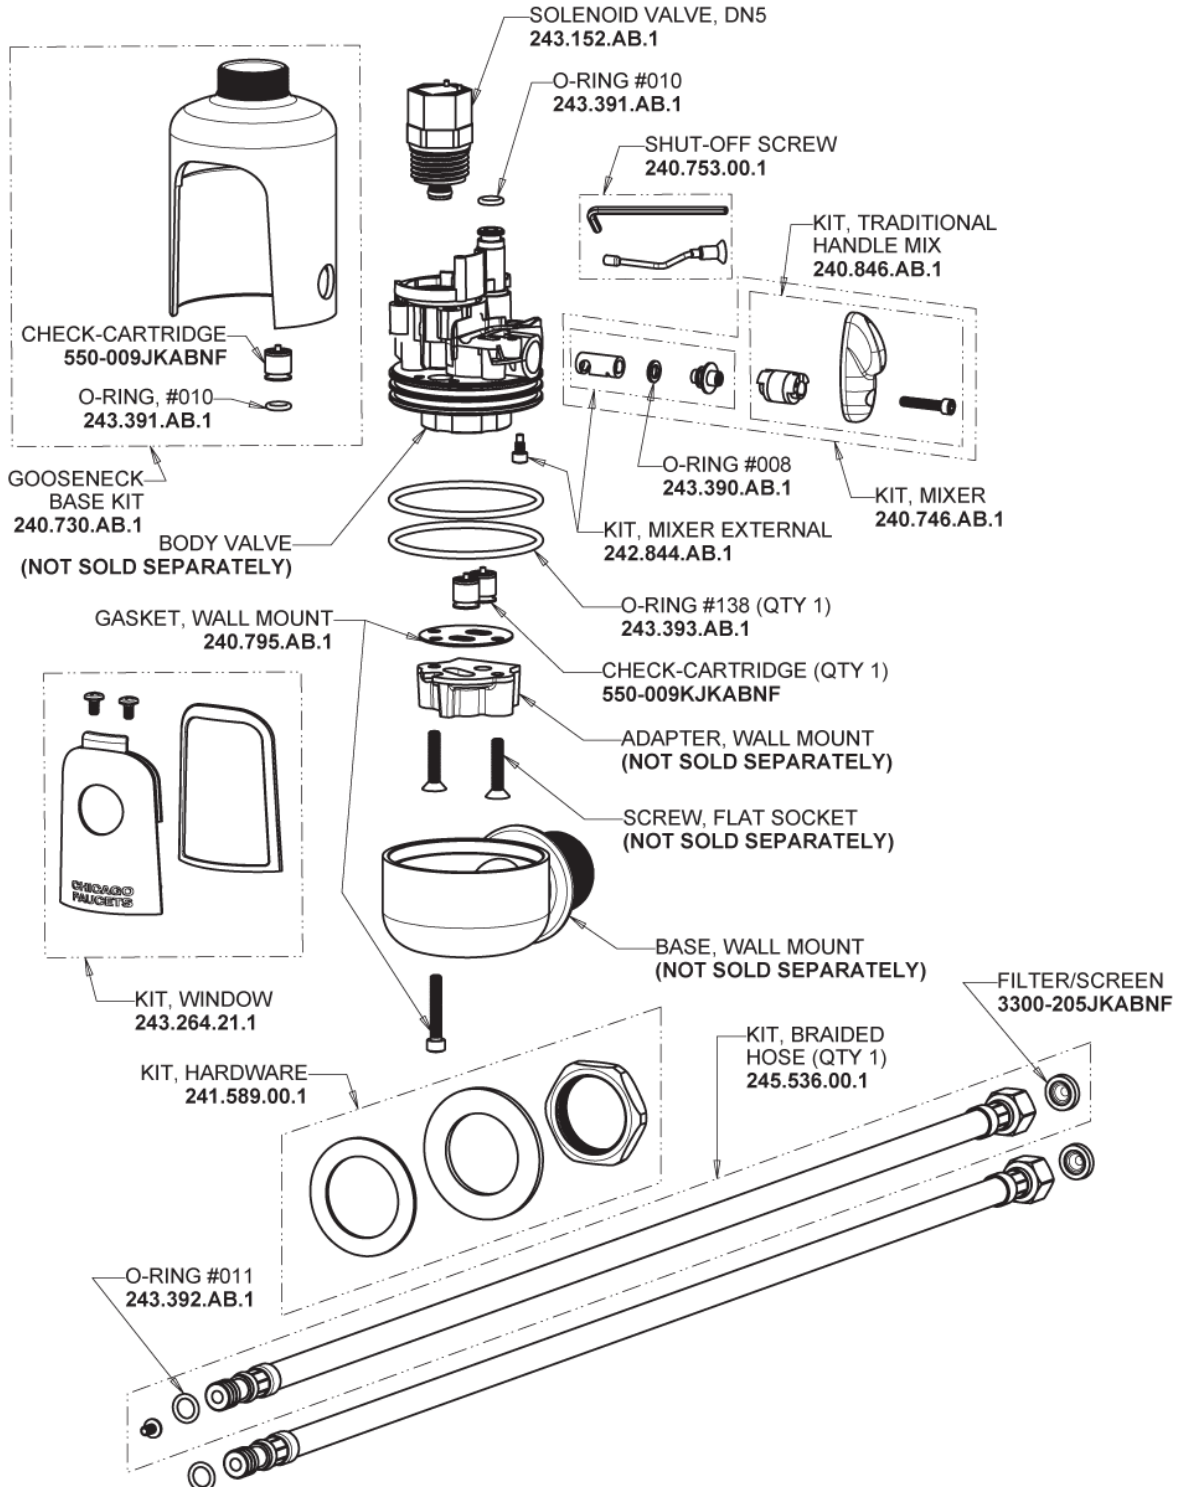

Repair Parts

116.124.AB.1

Touch-free, programmable faucet with above-deck electronics

CHICAGO FAUCETS®

Geberit Group

HyTronic Base for Wall with User Temp Control

Base Parts:

For Technical Assistance:

Touch-free, programmable faucet with above-deck electronics

CHICAGO FAUCETS®

Geberit Group

5-1/4" Rigid / Swing Gooseneck Spout
GN2AH8JKABCP

Electronic Module
242.433.00.1

0.5 GPM (1.9 L/min) Vandal Proof Non-Aerating Spray Outlet
E2805-5JKABCP