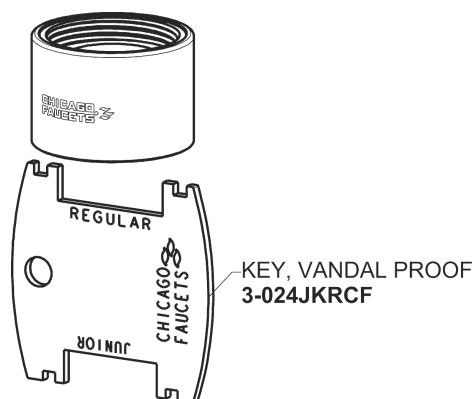

Repair Parts

116.124.AB.1

Touch-free, programmable faucet with above-deck electronics

CHICAGO FAUCETS®

Geberit Group

HyTronic Base for Wall with User Temp Control

Base Parts:

For Technical Assistance:

Touch-free, programmable faucet with above-deck electronics

CHICAGO FAUCETS®

Geberit Group

5-1/4" Rigid / Swing Gooseneck Spout
GN2AH8JKABCP

Electronic Module
242.433.00.1

0.5 GPM (1.9 L/min) Vandal Proof Non-Aerating Spray Outlet
E2805-5JKABCP