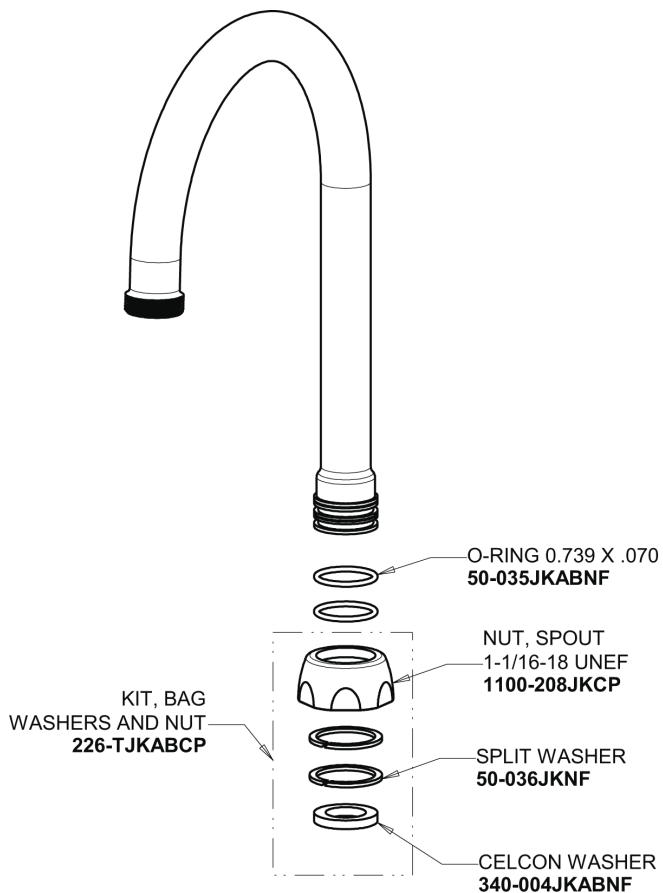

Repair Parts

116.124.AB.1

Touch-free, programmable faucet with above-deck electronics

CHICAGO FAUCETS®

Geberit Group

HyTronic Base for Wall with User Temp Control

Base Parts:

For Technical Assistance:

Touch-free, programmable faucet with above-deck electronics

CHICAGO FAUCETS®

Geberit Group

5-1/4" Rigid / Swing Gooseneck Spout
GN2AH8JKABCP

Electronic Module
242.433.00.1

0.5 GPM (1.9 L/min) Vandal Proof Non-Aerating Spray Outlet
E2805-5JKABCP