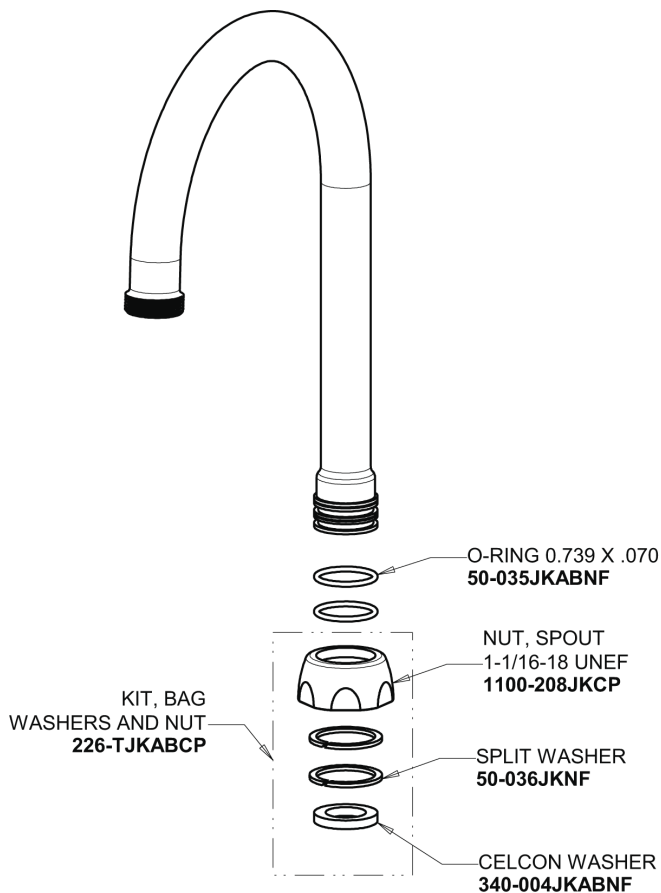

Repair Parts

116.124.AB.4

Touch-free, programmable faucet with above-deck electronics

CHICAGO FAUCETS®

Geberit Group

HyTronic Base for Wall with User Temp Control

Base Parts:

For Technical Assistance:

Touch-free, programmable faucet with above-deck electronics

CHICAGO FAUCETS®

Geberit Group

5-1/4" Rigid / Swing Gooseneck Spout
GN2AH8JKABCP

Electronic Module
242.574.00.1

0.35 GPM (1.3 L/min) Vandal Proof Econo-Flo Non-Aerating
Outlet
E38VPJKABCP