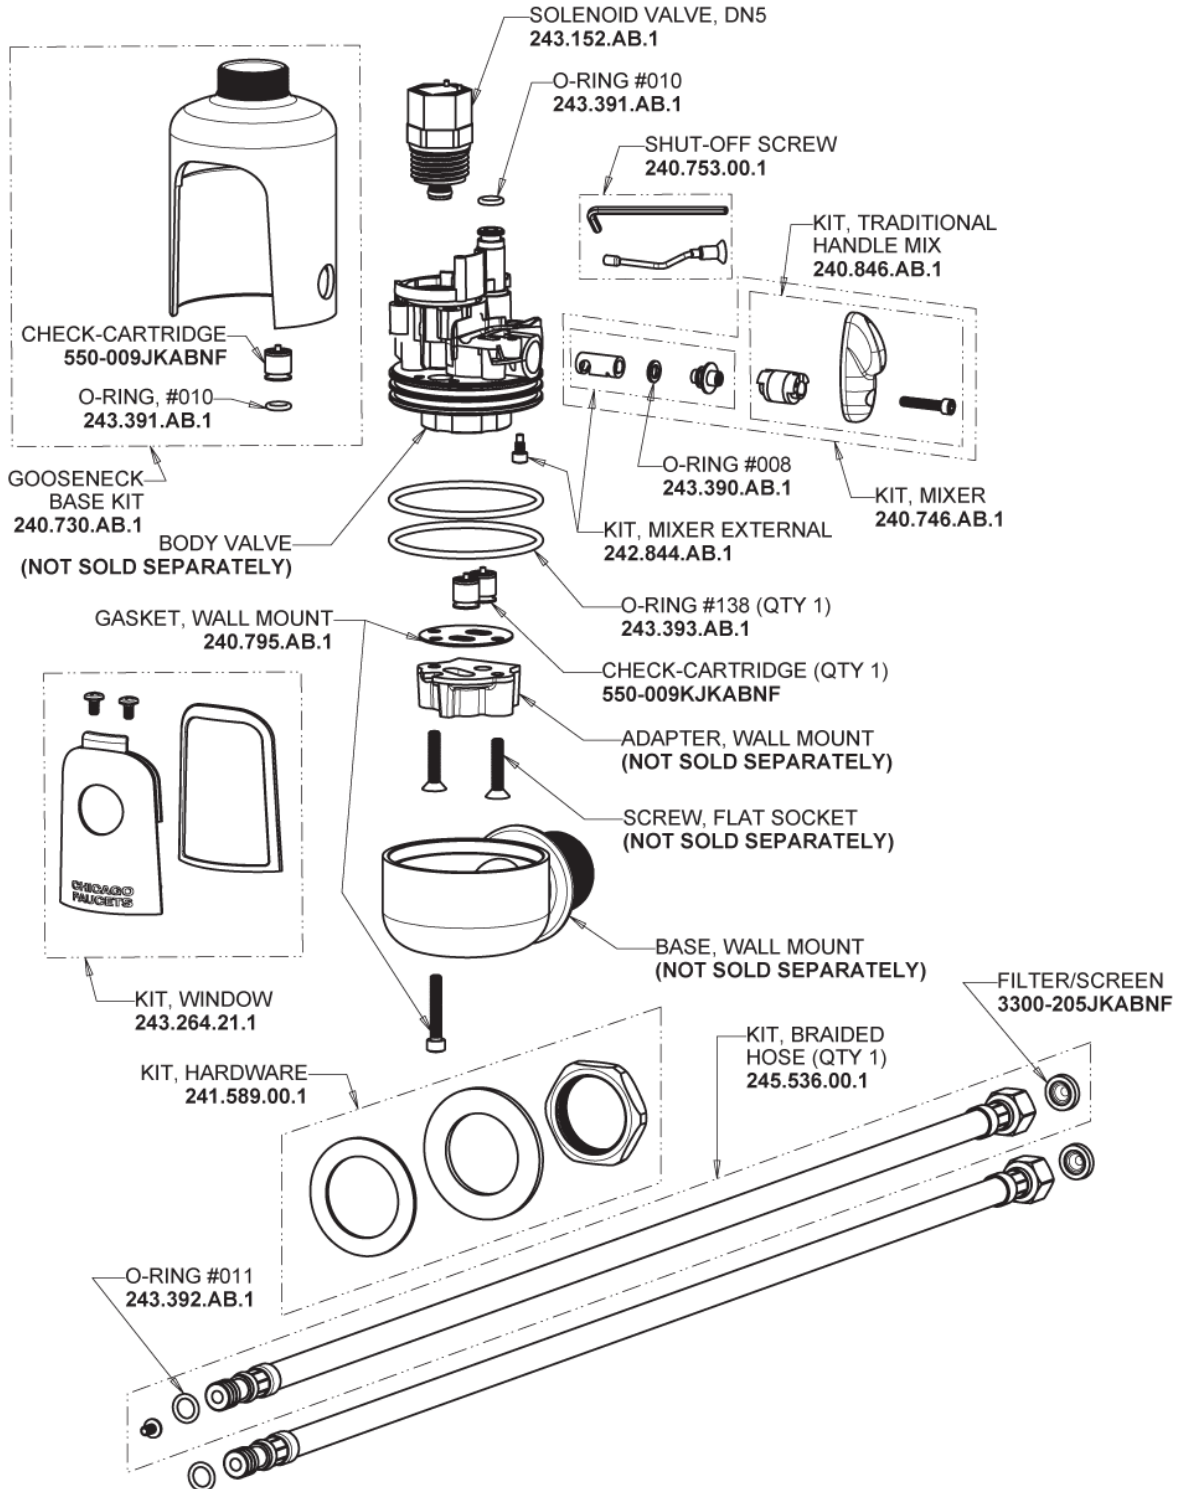

Repair Parts

116.124.AB.4

Touch-free, programmable faucet with above-deck electronics

CHICAGO FAUCETS®

Geberit Group

HyTronic Base for Wall with User Temp Control

Base Parts:

For Technical Assistance:

Touch-free, programmable faucet with above-deck electronics

CHICAGO FAUCETS®

Geberit Group

5-1/4" Rigid / Swing Gooseneck Spout
GN2AH8JKABCP

Electronic Module
242.574.00.1

0.35 GPM (1.3 L/min) Vandal Proof Econo-Flo Non-Aerating
Outlet
E38VPJKABCP