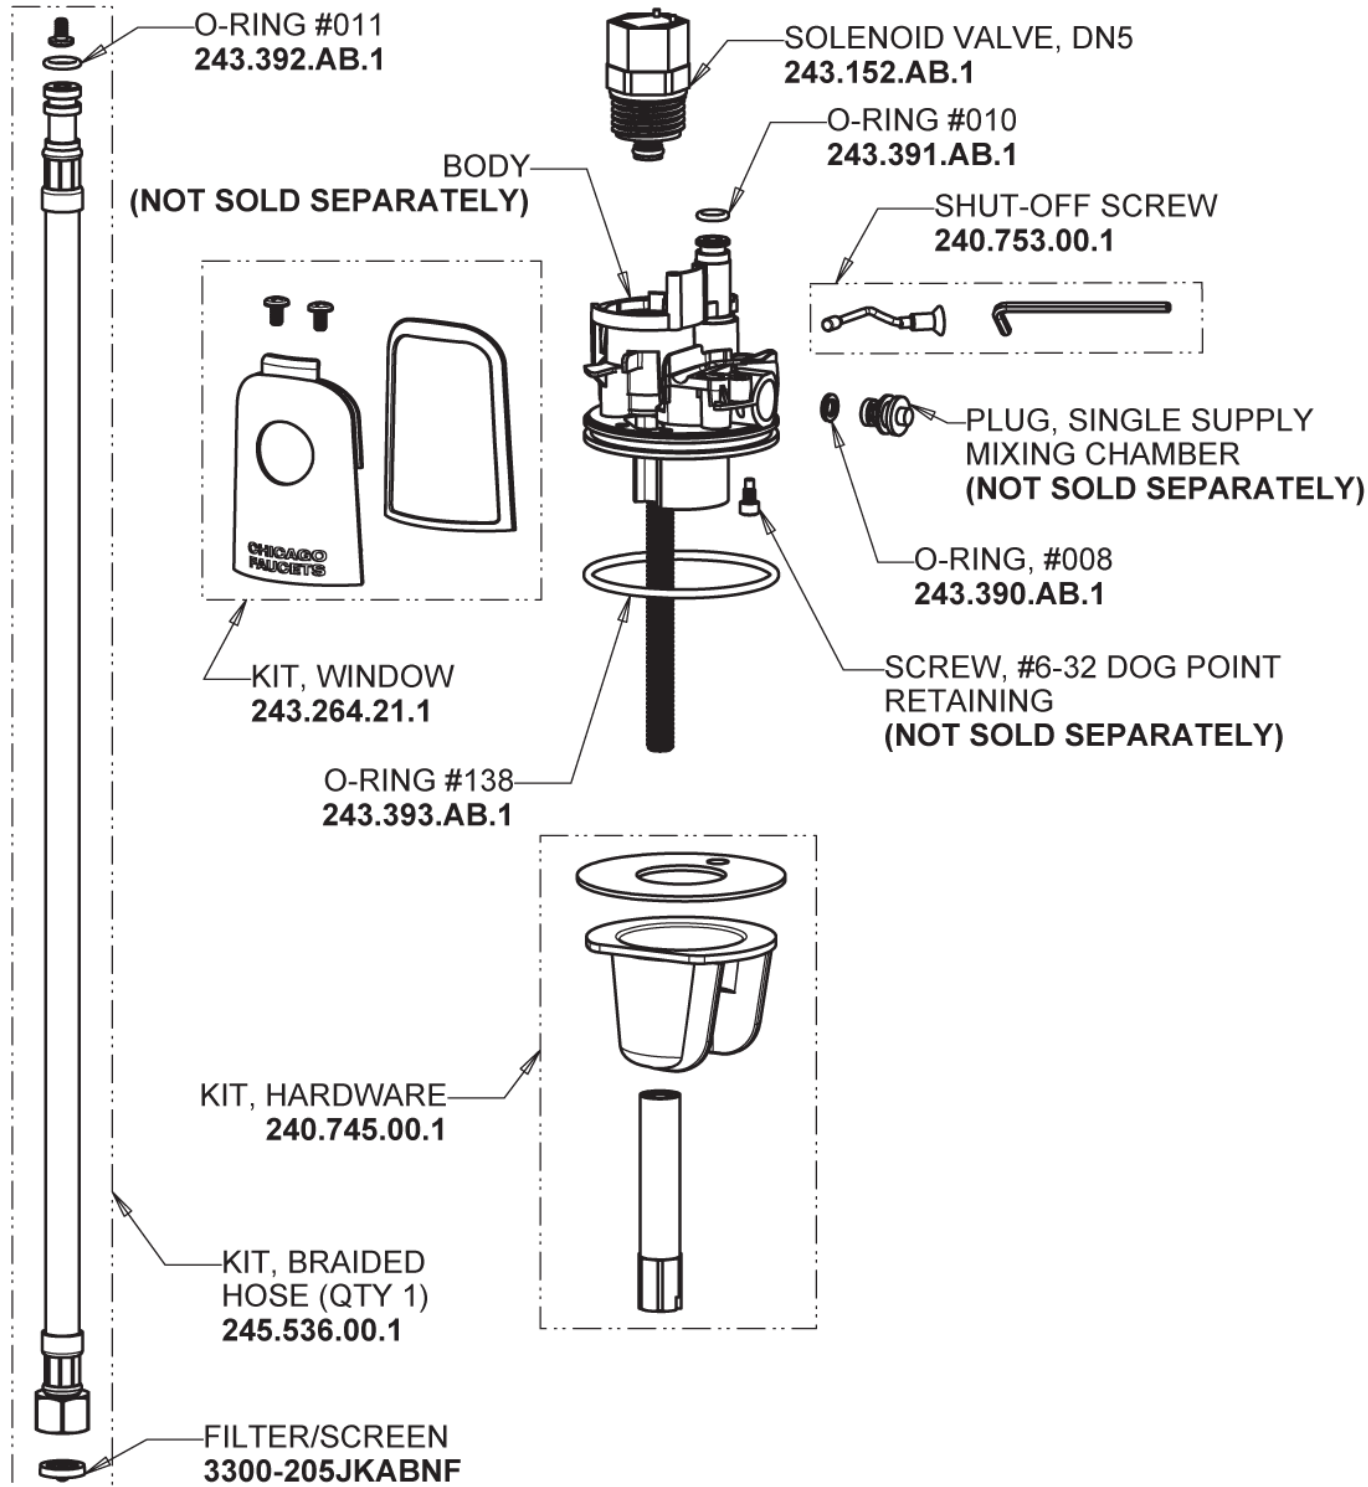

Repair Parts

116.201.AB.4

Touch-free, programmable faucet with above-deck electronics

CHICAGO FAUCETS®

Geberit Group

HyTronic Base, No Mixer

Base Parts:

For Technical Assistance:

Touch-free, programmable faucet with above-deck electronics

CHICAGO FAUCETS®

Geberit Group

HyTronic Traditional Spout
240.724.AB.1

CHECK-CARTRIDGE
550-009KJKABNF

O-RING, #010
243.391.AB.1

0.35 GPM (1.3 L/min) Vandal Proof Econo-Flo Non-Aerating
Outlet
E39VPJKABCP

VANDAL PROOF KEY
3-024JKRCF

Electronic Module
242.574.00.1

CR-P2 6V Lithium Battery
242.560.00.1

For Technical Assistance:

Phone: 800-TEC-TRUE (832-8783)

Email: techsupport.us@chicagofaucets.com

2100 South Clearwater Drive