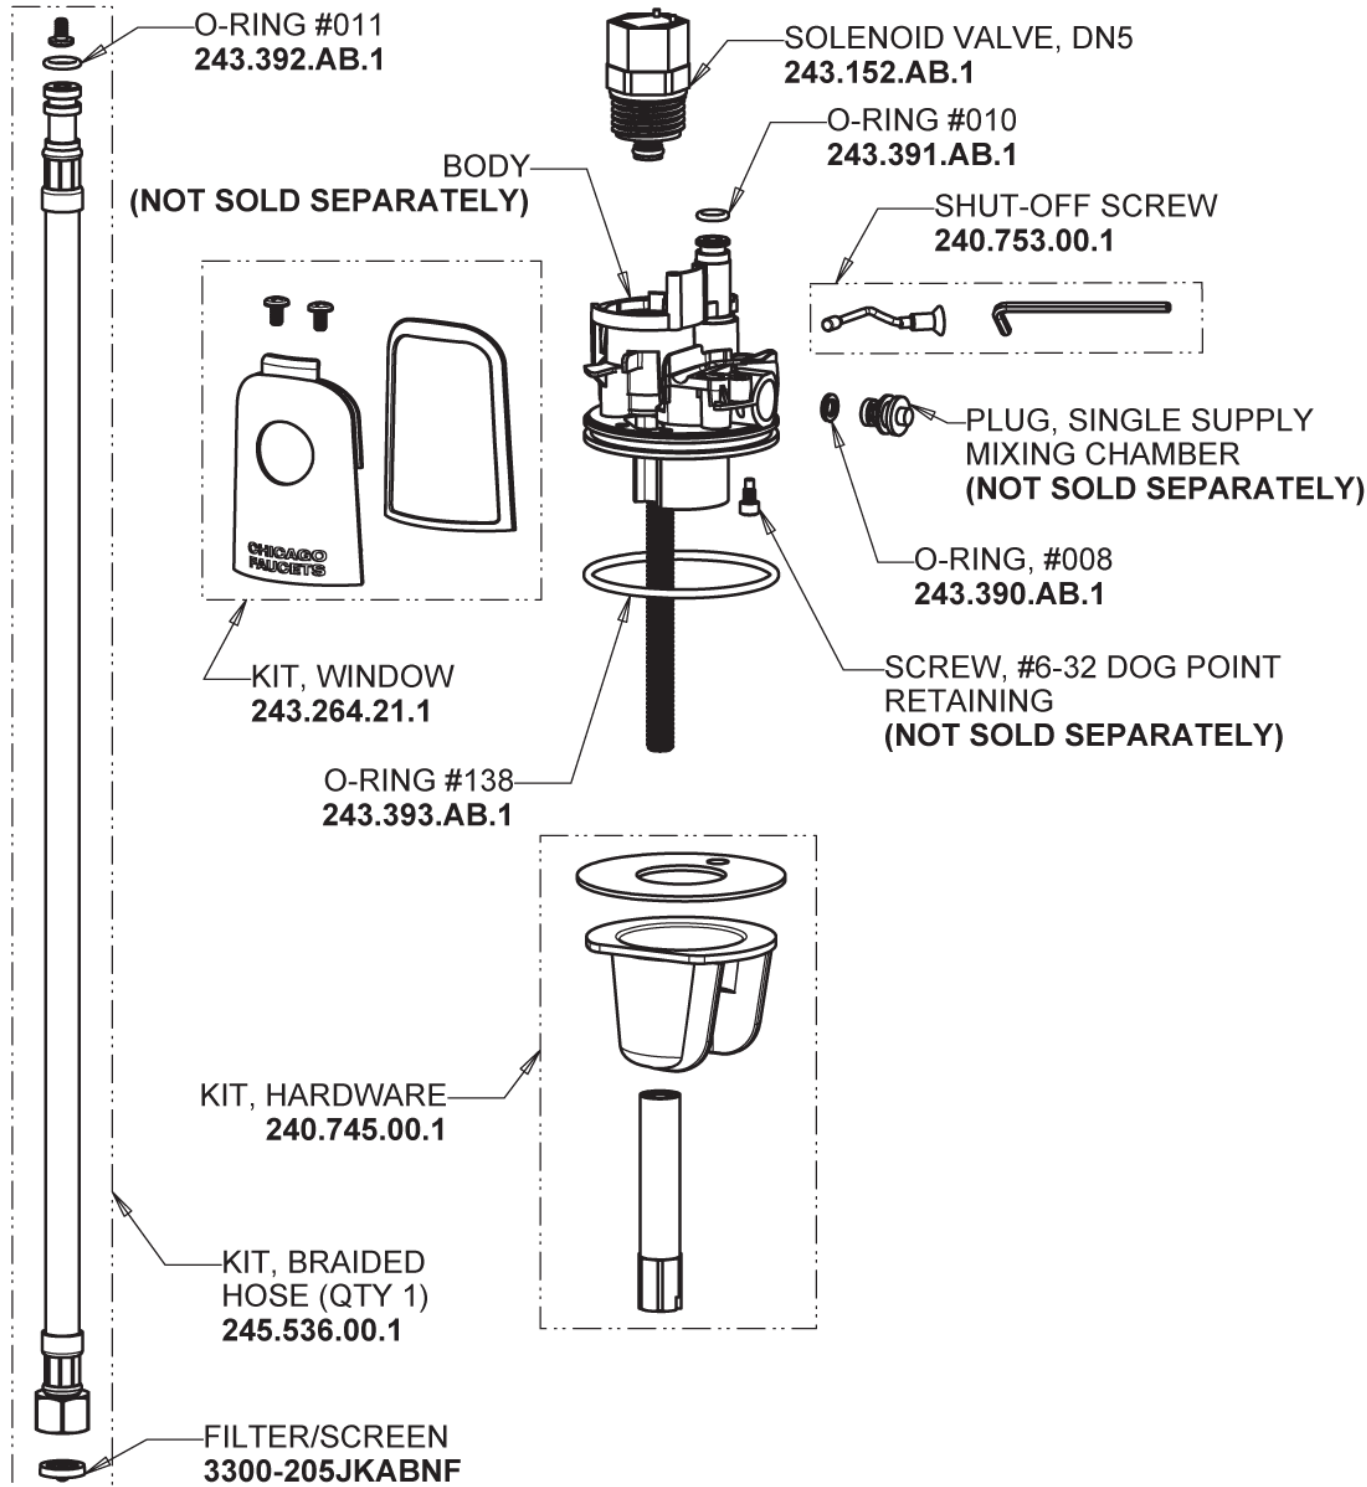

Repair Parts

116.202.AB.1

Touch-free, programmable faucet with above-deck electronics

CHICAGO FAUCETS®

Geberit Group

HyTronic Base, No Mixer

Base Parts:

For Technical Assistance:

Touch-free, programmable faucet with above-deck electronics

CHICAGO FAUCETS®

Geberit Group

HyTronic Contemporary Spout
240.729.AB.1

CHECK-CARTRIDGE
550-009KJKABNF

O-RING, #010
243.391.AB.1

Electronic Module
242.433.00.1

0.5 GPM (1.9 L/min) Vandal Proof Econo-Flo Non-Aerating
Spray
E2805JKABCP

VANDAL PROOF KEY
3-024JKRCF

CR-P2 6V Lithium Battery
242.560.00.1

For Technical Assistance:

Phone: 800-TEC-TRUE (832-8783)

Email: techsupport.us@chicagofaucets.com