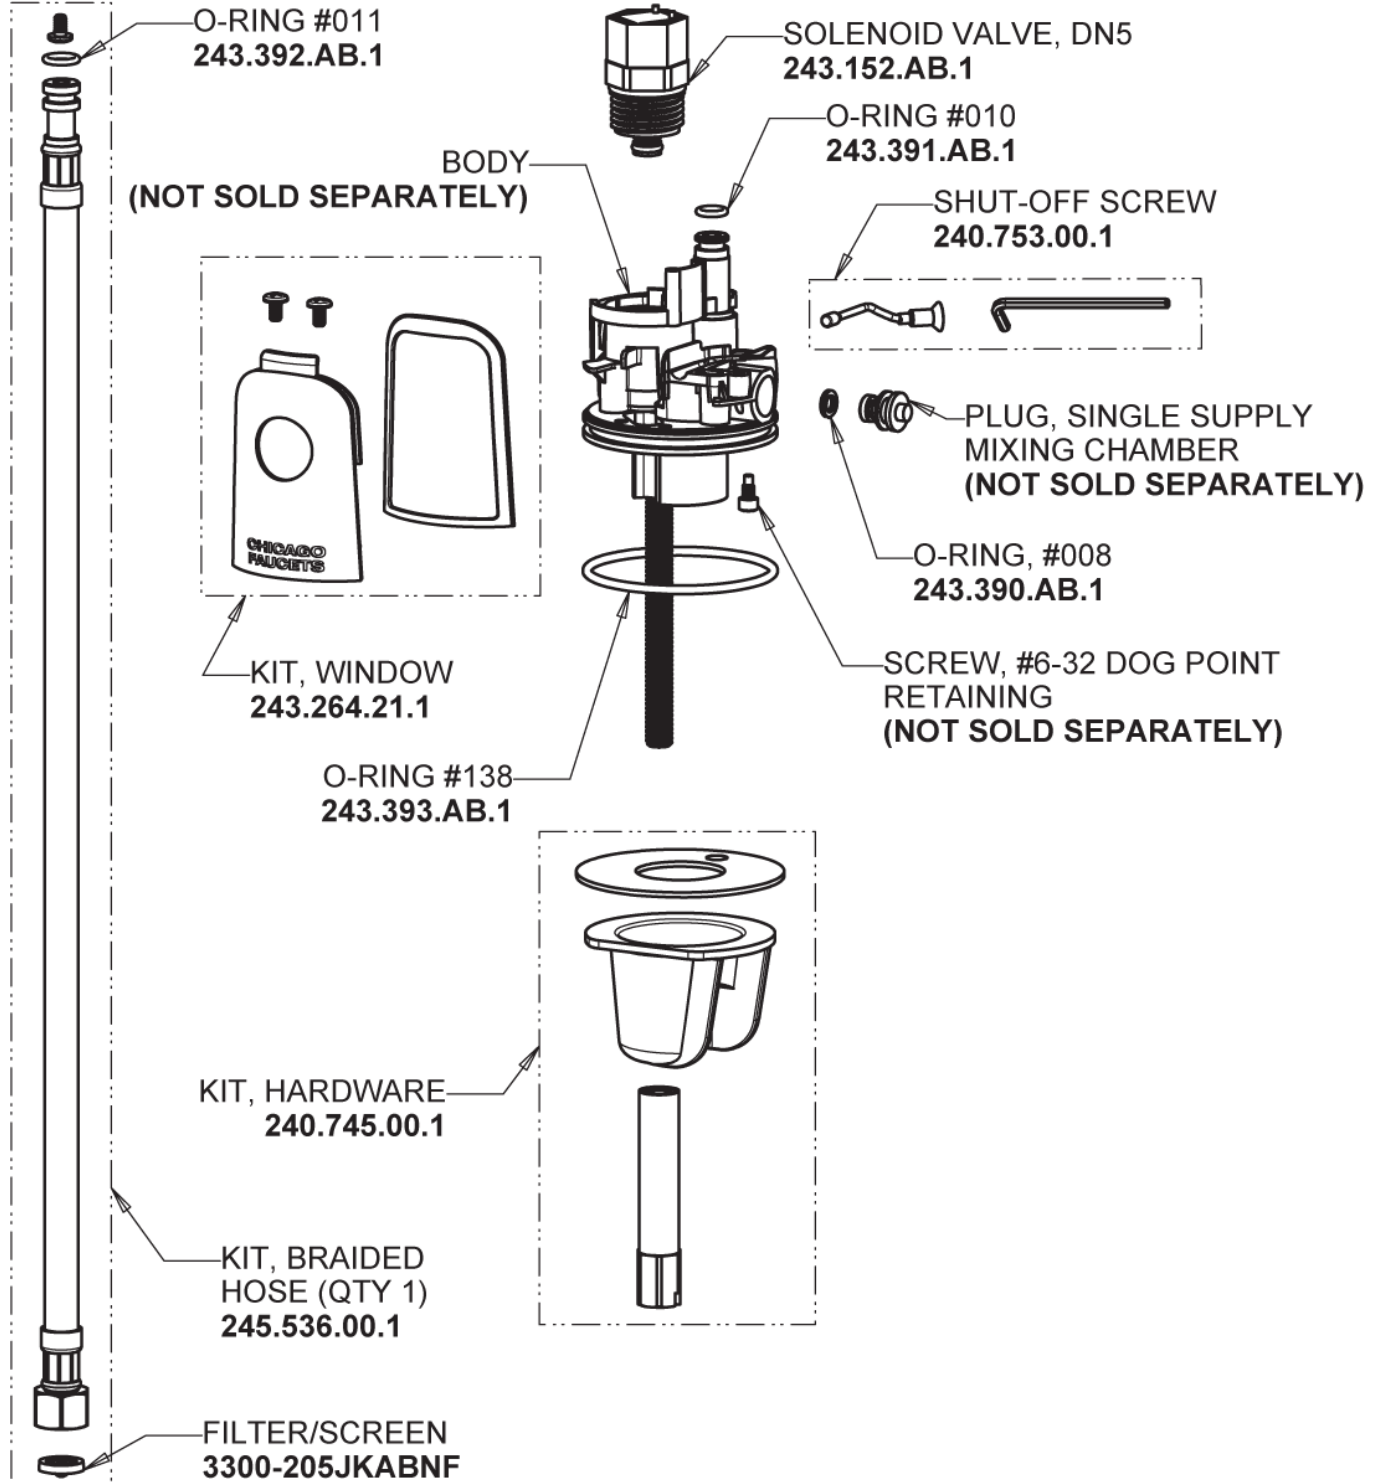

Repair Parts

116.202.AB.4T

Touch-free, programmable faucet with above-deck electronics

CHICAGO FAUCETS®

Geberit Group

HyTronic Base, No Mixer

Base Parts:

For Technical Assistance:

Touch-free, programmable faucet with above-deck electronics

CHICAGO FAUCETS®

Geberit Group

HyTronic Contemporary Spout
240.729.AB.1

CHECK-CARTRIDGE
550-009KJKABNF

O-RING, #010
243.391.AB.1

0.35 GPM (1.3 L/min) Vandal Proof Econo-Flo Non-Aerating
Outlet
E39VPJKABCP

VANDAL PROOF KEY
3-024JKRCF

Electronic Module
242.433.00.1T

CR-P2 6V Lithium Battery
242.560.00.1

For Technical Assistance:

Phone: 800-TEC-TRUE (832-8783)

Email: techsupport.us@chicagofaucets.com

2100 South Clearwater Drive