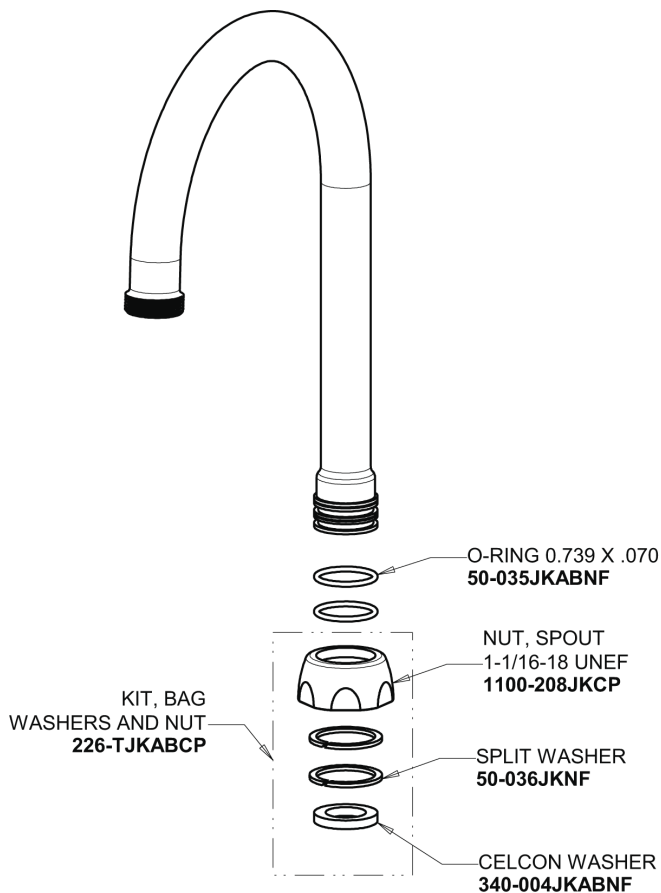

Repair Parts

116.203.AB.4

Touch-free, programmable faucet with above-deck electronics

CHICAGO FAUCETS®

Geberit Group

Base Parts:

For Technical Assistance:

Phone: 800-TEC-TRUE (832-8783)

CHICAGO FAUCETS®

Geberit Group

5-1/4" Rigid / Swing Gooseneck Spout
GN2AH8JKABCP

Electronic Module
242.574.00.1

0.35 GPM (1.3 L/min) Vandal Proof Econo-Flo Non-Aerating Outlet
E38VPJKABCP

CR-P2 6V Lithium Battery
242.560.00.1