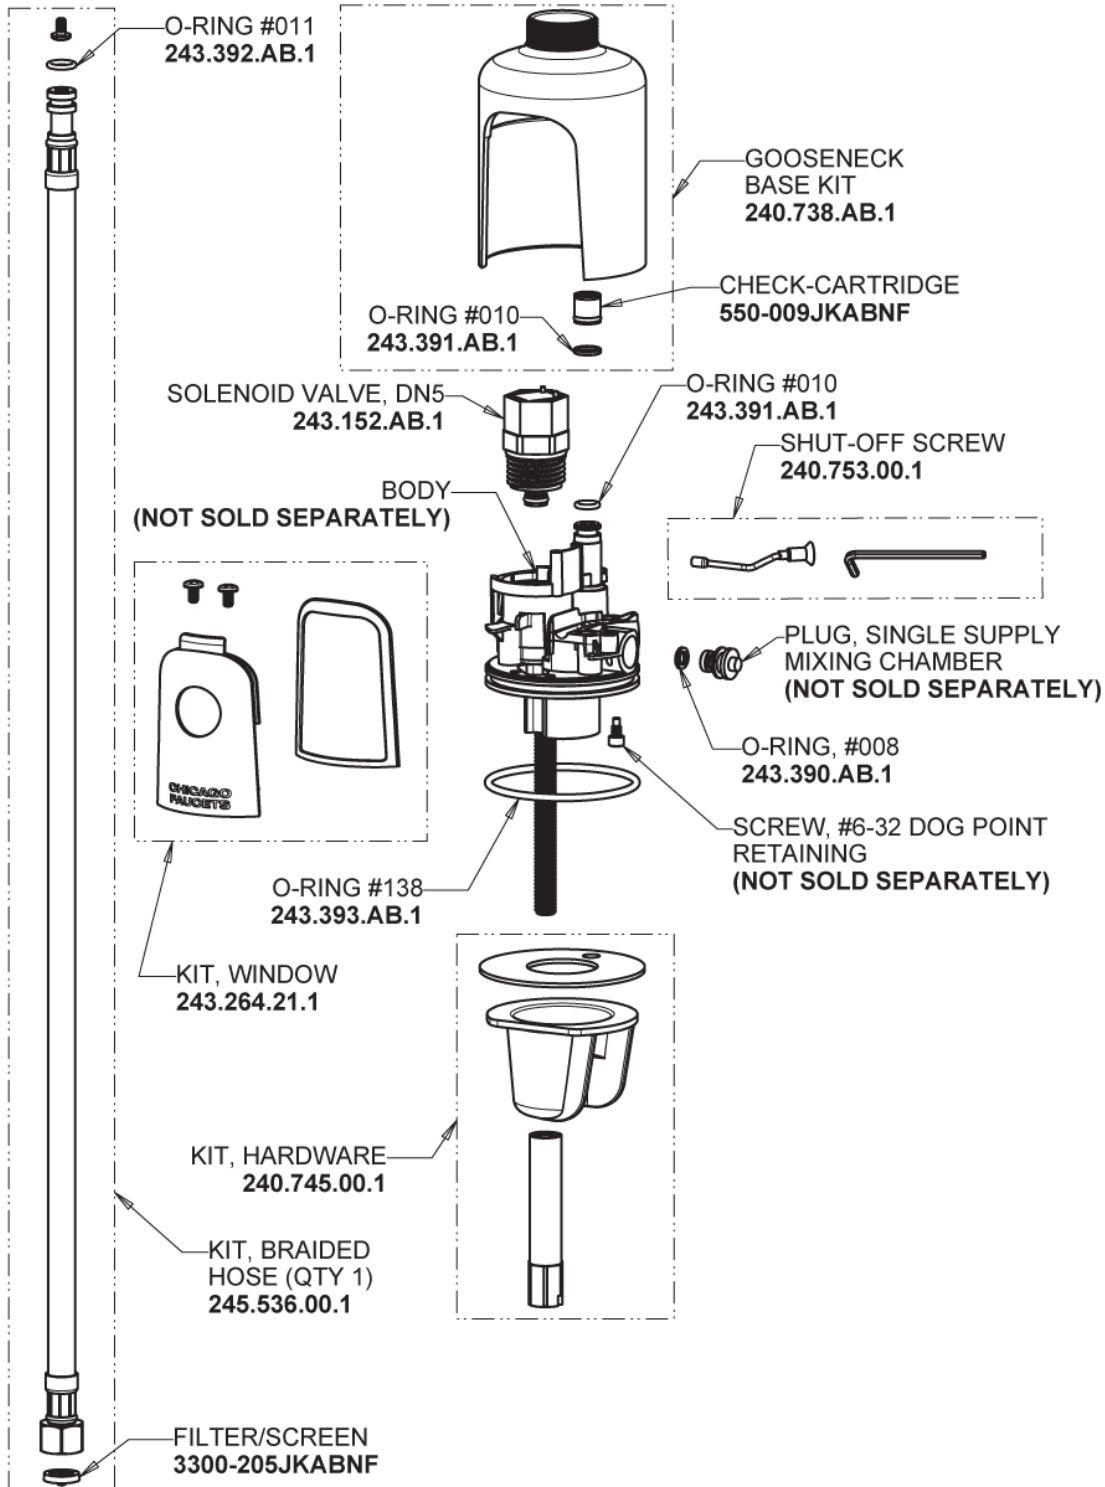

Repair Parts

116.203.AB.4

Touch-free, programmable faucet with above-deck electronics

CHICAGO FAUCETS®

Geberit Group

Base Parts:

For Technical Assistance:

Phone: 800-TEC-TRUE (832-8783)

CHICAGO FAUCETS®

Geberit Group

5-1/4" Rigid / Swing Gooseneck Spout
GN2AH8JKABCP

Electronic Module
242.574.00.1

0.35 GPM (1.3 L/min) Vandal Proof Econo-Flo Non-Aerating Outlet
E38VPJKABCP

CR-P2 6V Lithium Battery
242.560.00.1