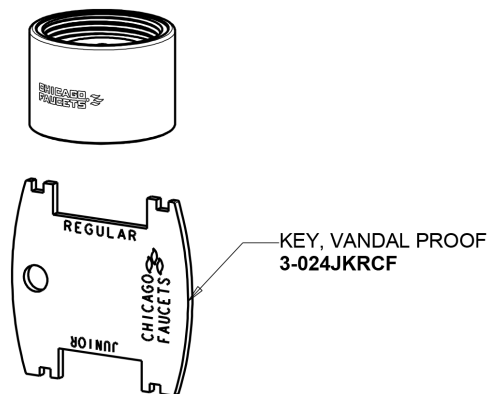

Repair Parts

116.203.AB.4

Touch-free, programmable faucet with above-deck electronics

CHICAGO FAUCETS®

Geberit Group

Base Parts:

For Technical Assistance:

Phone: 800-TEC-TRUE (832-8783)

CHICAGO FAUCETS®

Geberit Group

5-1/4" Rigid / Swing Gooseneck Spout
GN2AH8JKABCP

Electronic Module
242.574.00.1

0.35 GPM (1.3 L/min) Vandal Proof Econo-Flo Non-Aerating Outlet
E38VPJKABCP

CR-P2 6V Lithium Battery
242.560.00.1