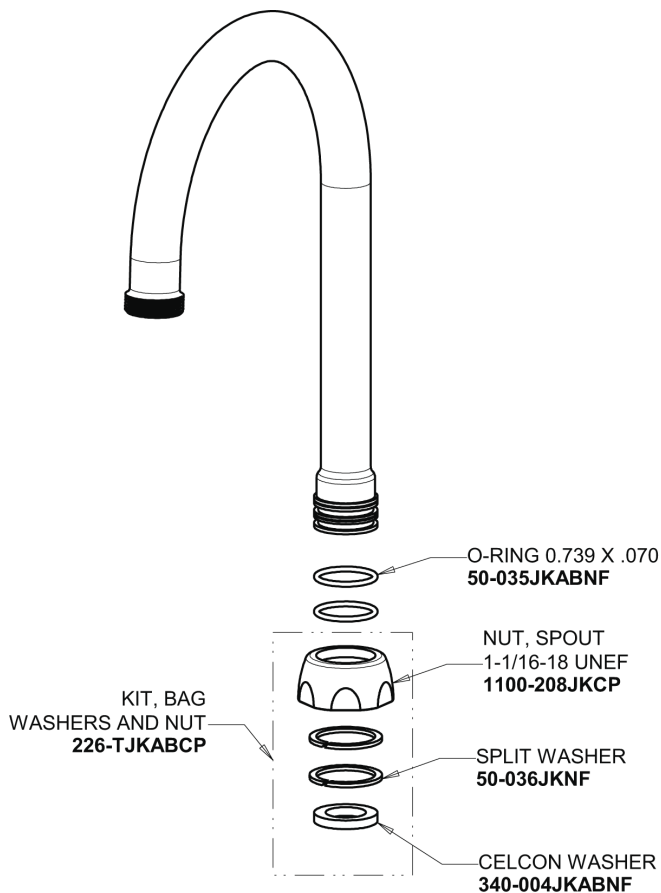

# Repair Parts

116.204.AB.1T

Touch-free, programmable faucet with above-deck electronics

# CHICAGO FAUCETS®

Geberit Group

5-1/4" Rigid / Swing Gooseneck Spout  
**GN2AH8JKABCP**

Electronic Module  
**242.433.00.1T**

0.5 GPM (1.9 L/min) Vandal Proof Non-Aerating Spray Outlet  
**E2805-5JKABCP**