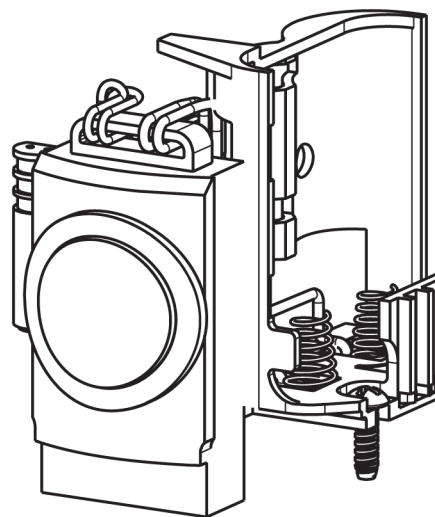

Repair Parts

116.204.AB.1T

Touch-free, programmable faucet with above-deck electronics

CHICAGO FAUCETS®

Geberit Group

5-1/4" Rigid / Swing Gooseneck Spout
GN2AH8JKABCP

Electronic Module
242.433.00.1T

0.5 GPM (1.9 L/min) Vandal Proof Non-Aerating Spray Outlet
E2805-5JKABCP

CR-P2 6V Lithium Battery
242.560.00.1

For Technical Assistance:

Phone: 800-TEC-TRUE (832-8783)

Email: techsupport.us@chicagofaucets.com

2100 South Clearwater Drive

Des Plaines, IL 60018

Phone: 847-803-5000

chicagofaucets.com