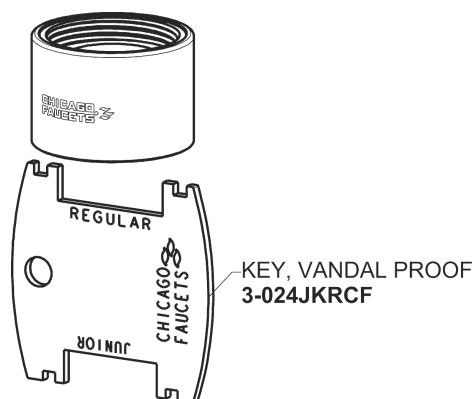

# Repair Parts

116.204.AB.1T

Touch-free, programmable faucet with above-deck electronics

# CHICAGO FAUCETS®

Geberit Group

5-1/4" Rigid / Swing Gooseneck Spout  
**GN2AH8JKABCP**

Electronic Module  
**242.433.00.1T**

0.5 GPM (1.9 L/min) Vandal Proof Non-Aerating Spray Outlet  
**E2805-5JKABCP**