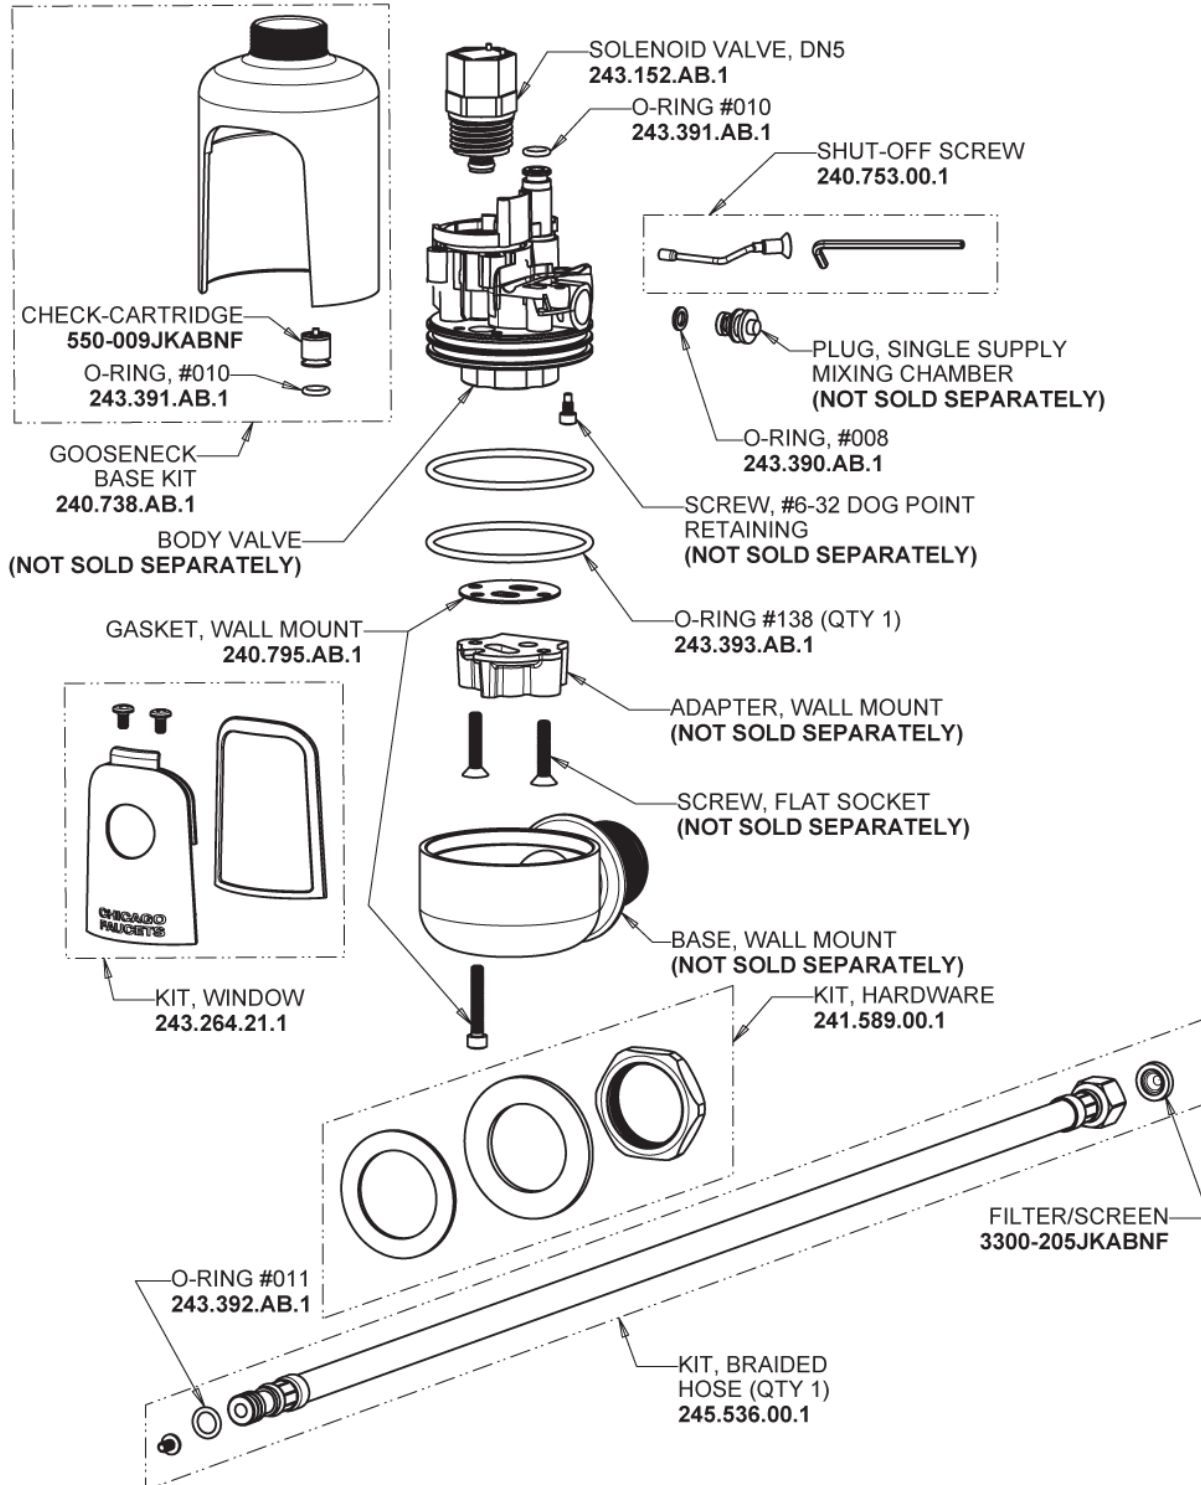

# Repair Parts

116.204.AB.1T

Touch-free, programmable faucet with above-deck electronics

# CHICAGO FAUCETS®

Geberit Group

HyTronic Base for Wall, No Mixer

## Base Parts: