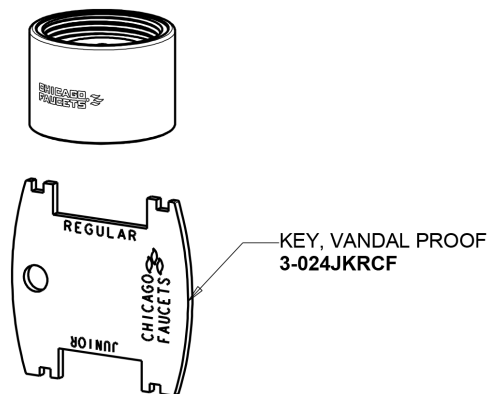

Repair Parts

116.204.AB.4T

Touch-free, programmable faucet with above-deck electronics

CHICAGO FAUCETS®

Geberit Group

HyTronic Base for Wall, No Mixer

Base Parts:

For Technical Assistance:

Touch-free, programmable faucet with above-deck electronics

CHICAGO FAUCETS®

Geberit Group

5-1/4" Rigid / Swing Gooseneck Spout
GN2AH8JKABCP

Electronic Module
242.433.00.1T

0.35 GPM (1.3 L/min) Vandal Proof Econo-Flo Non-Aerating Outlet
E38VPJKABCP