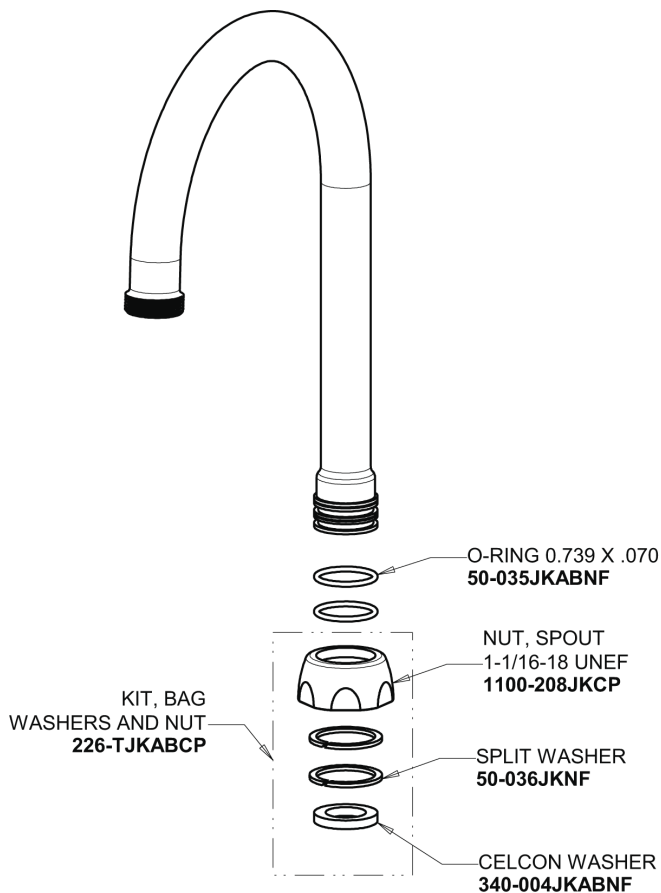

Repair Parts

116.204.AB.4T

Touch-free, programmable faucet with above-deck electronics

CHICAGO FAUCETS®

Geberit Group

HyTronic Base for Wall, No Mixer

Base Parts:

For Technical Assistance:

Touch-free, programmable faucet with above-deck electronics

CHICAGO FAUCETS®

Geberit Group

5-1/4" Rigid / Swing Gooseneck Spout
GN2AH8JKABCP

Electronic Module
242.433.00.1T

0.35 GPM (1.3 L/min) Vandal Proof Econo-Flo Non-Aerating Outlet
E38VPJKABCP