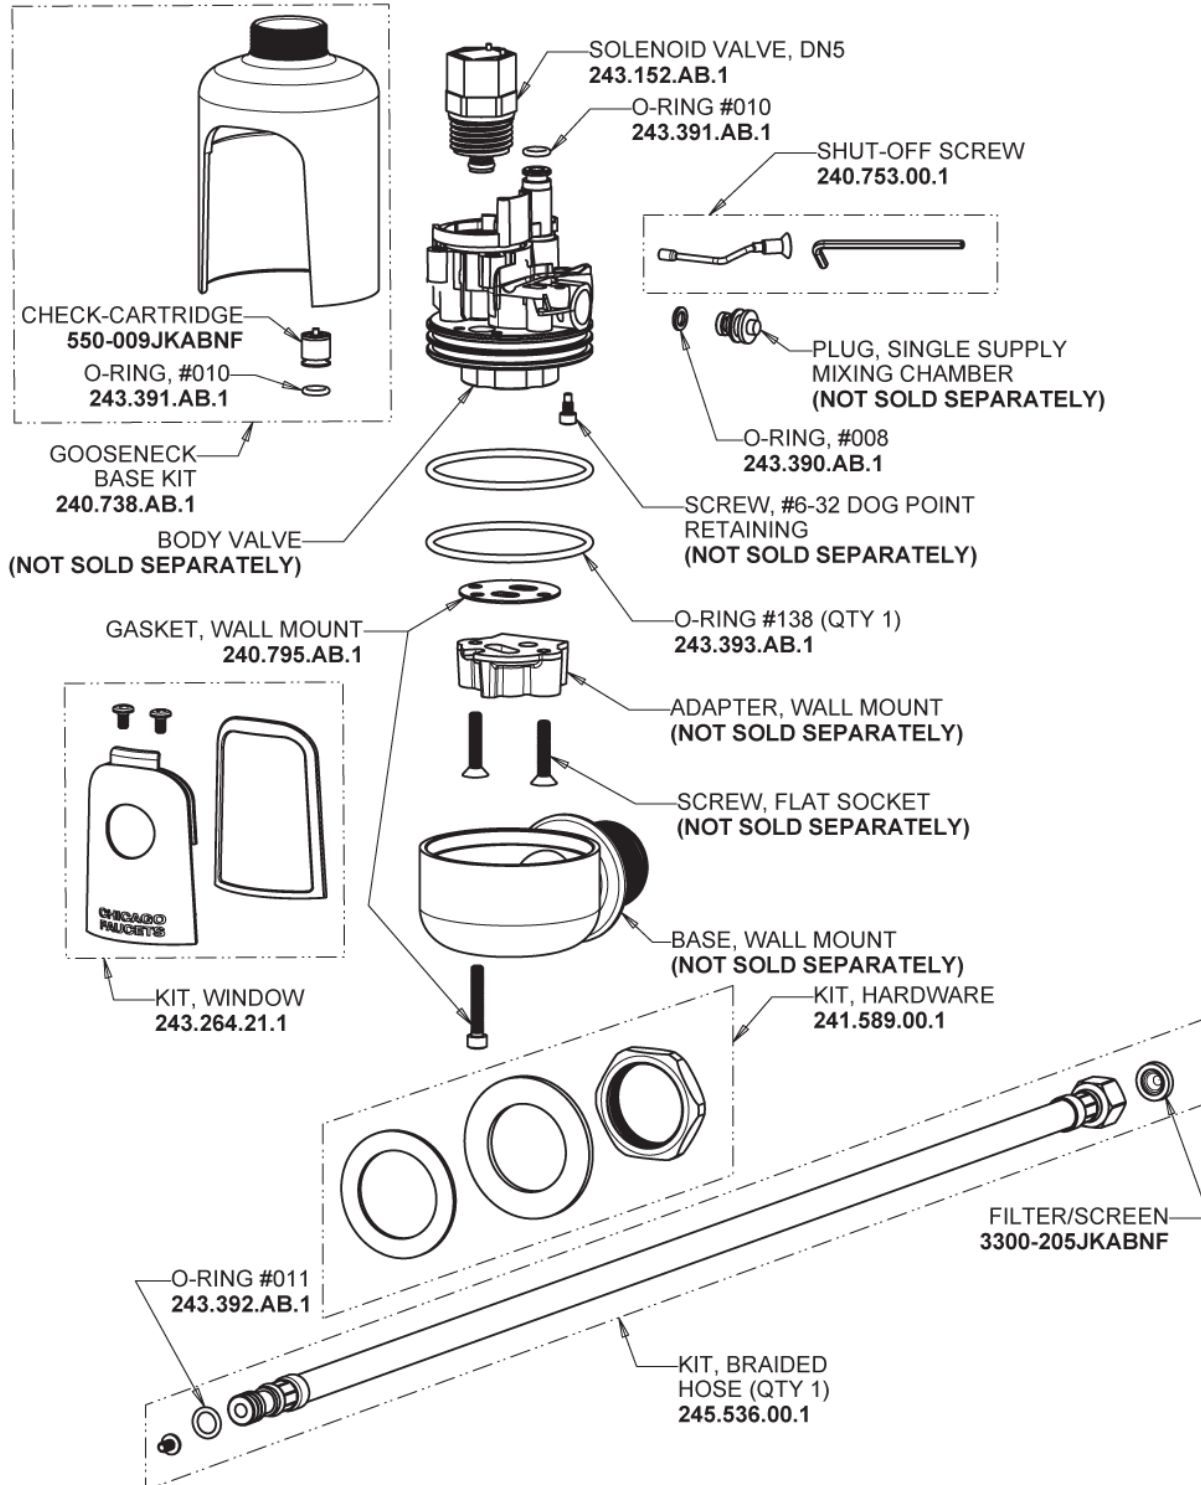

Repair Parts

116.204.AB.4T

Touch-free, programmable faucet with above-deck electronics

CHICAGO FAUCETS®

Geberit Group

HyTronic Base for Wall, No Mixer

Base Parts:

For Technical Assistance:

Touch-free, programmable faucet with above-deck electronics

CHICAGO FAUCETS®

Geberit Group

5-1/4" Rigid / Swing Gooseneck Spout
GN2AH8JKABCP

Electronic Module
242.433.00.1T

0.35 GPM (1.3 L/min) Vandal Proof Econo-Flo Non-Aerating Outlet
E38VPJKABCP