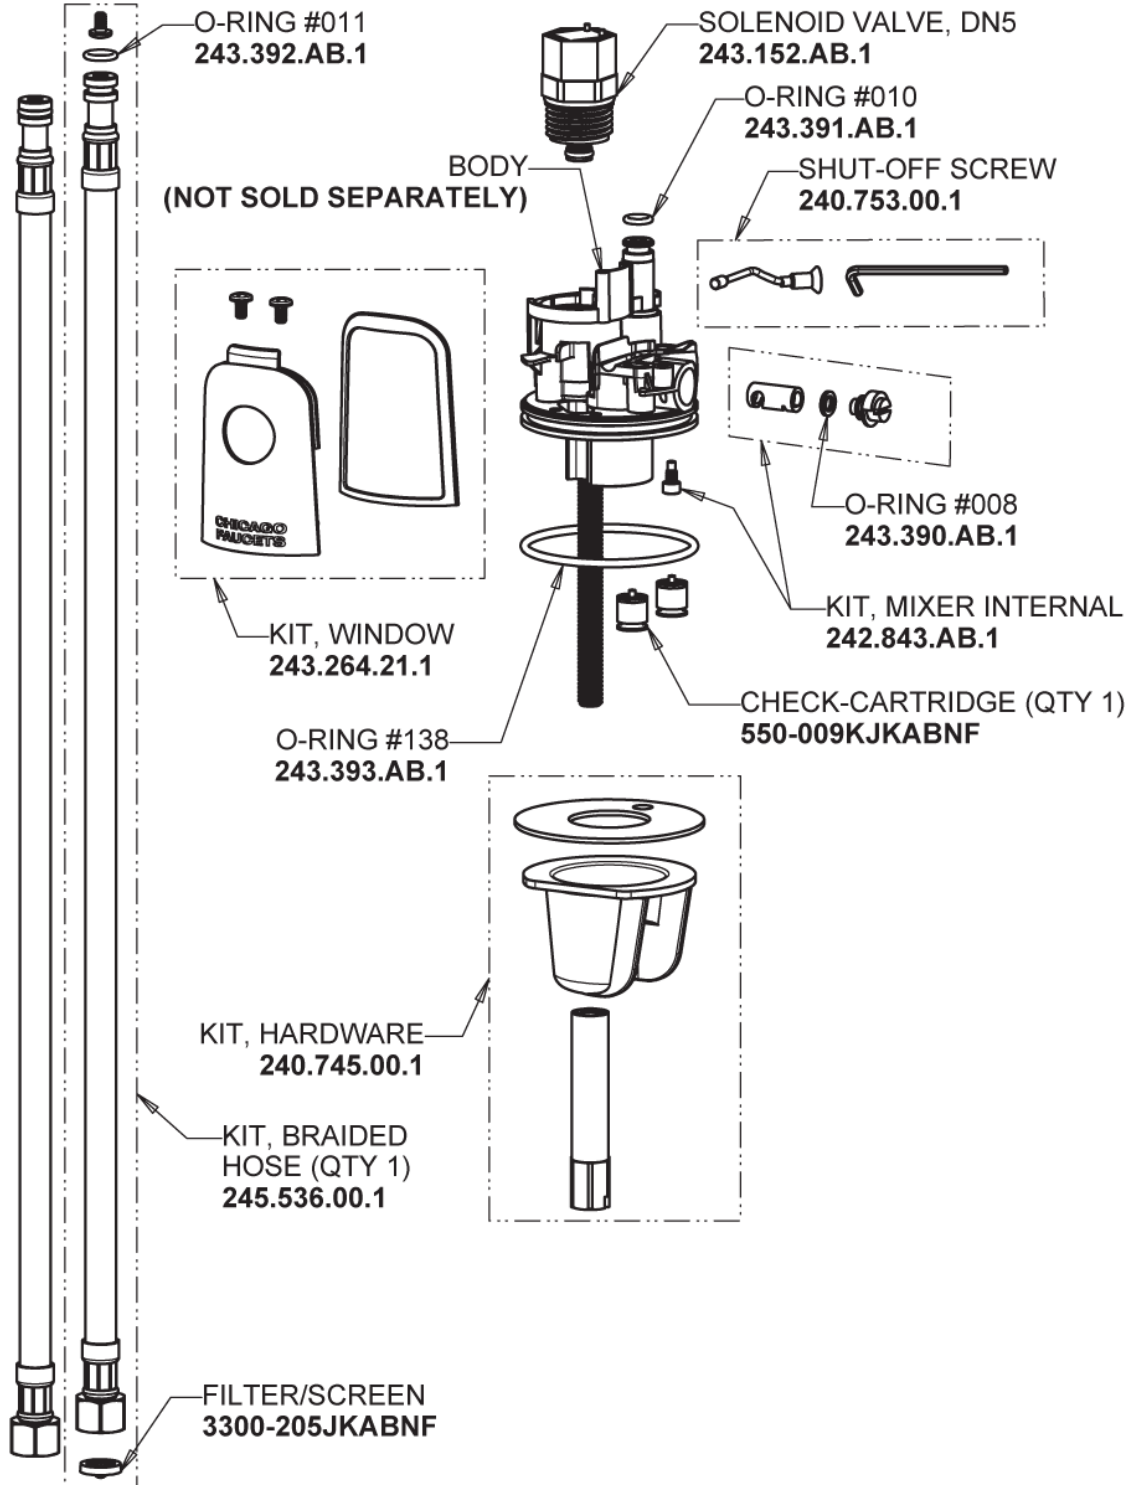

Repair Parts

116.211.AB.4

Touch-free, programmable faucet with above-deck electronics

CHICAGO FAUCETS®

Geberit Group

HyTronic Base with Internal Mixer

Base Parts:

For Technical Assistance:

Touch-free, programmable faucet with above-deck electronics

CHICAGO FAUCETS®

Geberit Group

HyTronic Traditional Spout
240.724.AB.1

CHECK-CARTRIDGE
550-009KJKABNF

O-RING, #010
243.391.AB.1

0.35 GPM (1.3 L/min) Vandal Proof Econo-Flo Non-Aerating
Outlet
E39VPJKABCP

VANDAL PROOF KEY
3-024JKRCF

Electronic Module
242.574.00.1

CR-P2 6V Lithium Battery
242.560.00.1

For Technical Assistance:

Phone: 800-TEC-TRUE (832-8783)

Email: techsupport.us@chicagofaucets.com

2100 South Clearwater Drive