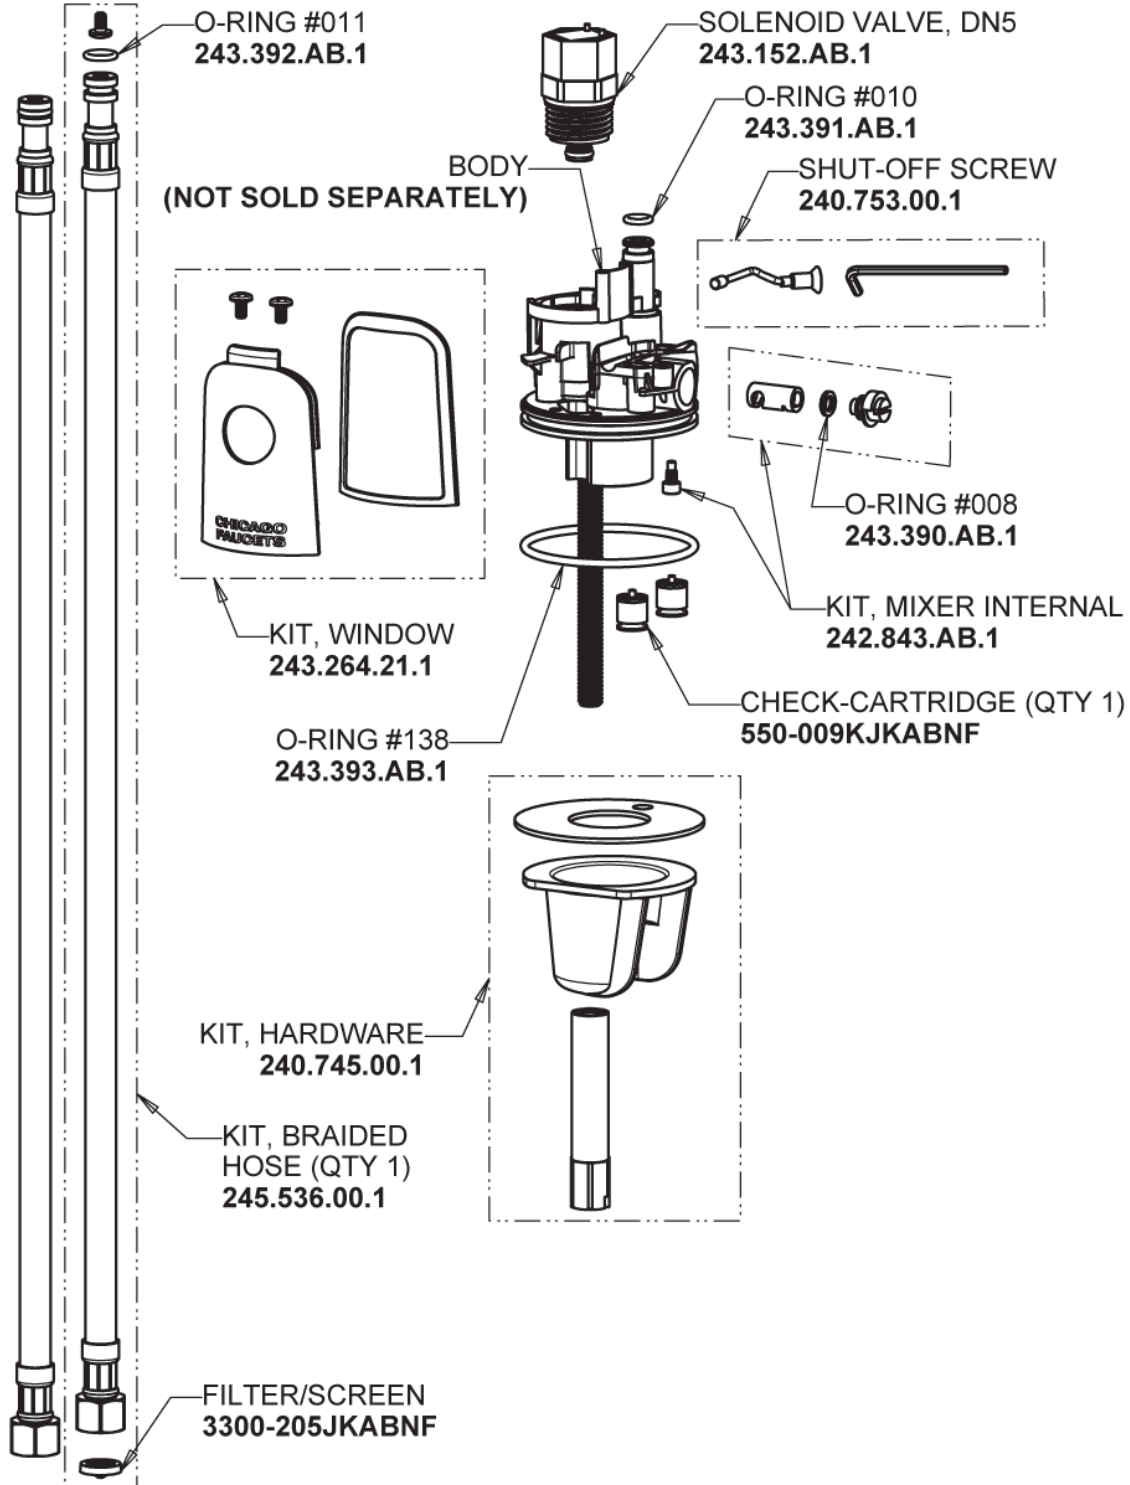

Repair Parts

116.211.AB.4T

Touch-free, programmable faucet with above-deck electronics

CHICAGO FAUCETS®

Geberit Group

HyTronic Base with Internal Mixer

Base Parts:

For Technical Assistance:

Touch-free, programmable faucet with above-deck electronics

CHICAGO FAUCETS®

Geberit Group

HyTronic Traditional Spout
240.724.AB.1

CHECK-CARTRIDGE
550-009KJKABNF

O-RING, #010
243.391.AB.1

0.35 GPM (1.3 L/min) Vandal Proof Econo-Flo Non-Aerating
Outlet
E39VPJKABCP

VANDAL PROOF KEY
3-024JKRCF

Electronic Module
242.433.00.1T

CR-P2 6V Lithium Battery
242.560.00.1

For Technical Assistance:

Phone: 800-TEC-TRUE (832-8783)

Email: techsupport.us@chicagofaucets.com

2100 South Clearwater Drive
Des Plaines, IL 60018
Phone: 847-803-5000
chicagofaucets.com