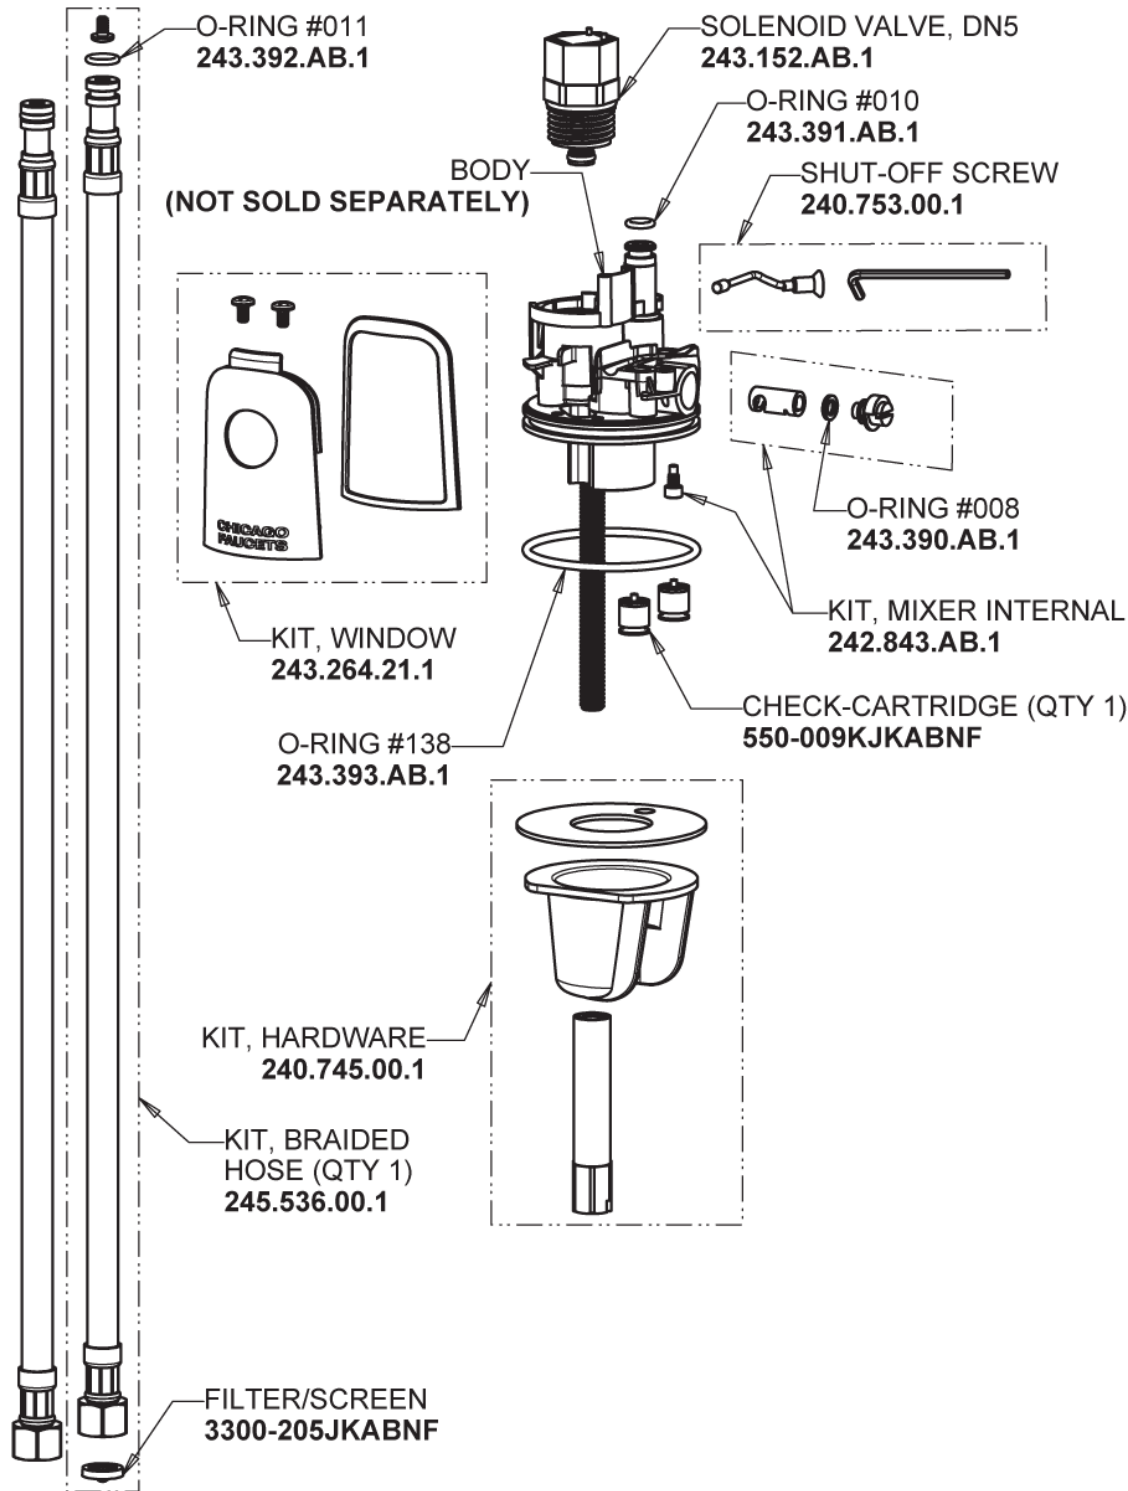

Repair Parts

116.212.AB.1

Touch-free, programmable faucet with above-deck electronics

CHICAGO FAUCETS®

Geberit Group

HyTronic Base with Internal Mixer

Base Parts:

For Technical Assistance:

Touch-free, programmable faucet with above-deck electronics

CHICAGO FAUCETS®

Geberit Group

HyTronic Contemporary Spout
240.729.AB.1

CHECK-CARTRIDGE
550-009KJKABNF

O-RING, #010
243.391.AB.1

0.5 GPM (1.9 L/min) Vandal Proof Econo-Flo Non-Aerating
Spray
E2805JKABCP

VANDAL PROOF KEY
3-024JKRCF

Electronic Module
242.433.00.1

CR-P2 6V Lithium Battery
242.560.00.1

For Technical Assistance:

Phone: 800-TEC-TRUE (832-8783)

Email: techsupport.us@chicagofaucets.com

2100 South Clearwater Drive
Des Plaines, IL 60018
Phone: 847-803-5000
chicagofaucets.com