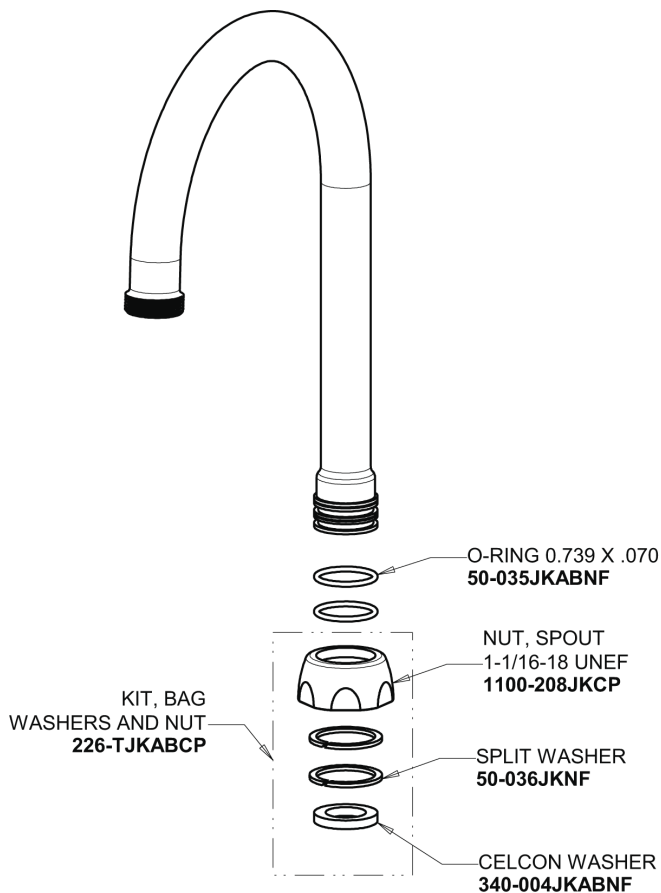

Repair Parts

116.213.AB.4

Touch-free, programmable faucet with above-deck electronics

CHICAGO FAUCETS®

Geberit Group

Base Parts:

For Technical Assistance:

Phone: 800-TEC-TRUE (832-8783)

CHICAGO FAUCETS®

Geberit Group

5-1/4" Rigid / Swing Gooseneck Spout
GN2AH8JKABCP

Electronic Module
242.574.00.1

0.35 GPM (1.3 L/min) Vandal Proof Econo-Flo Non-Aerating Outlet
E38VPJKABCP

CR-P2 6V Lithium Battery
242.560.00.1