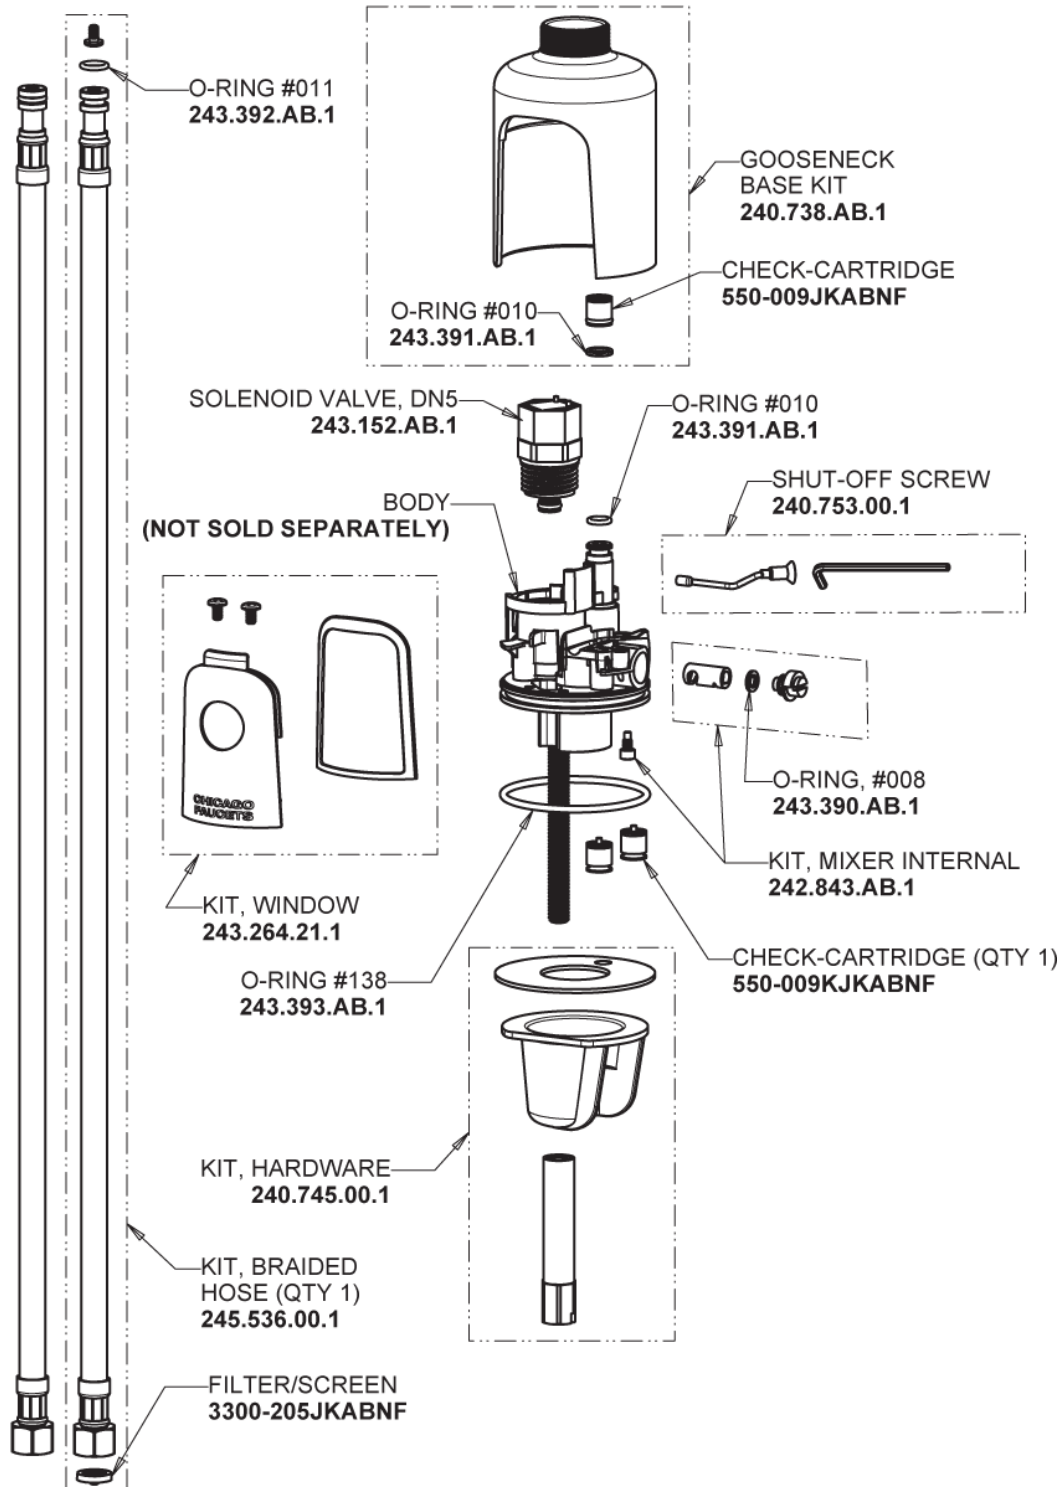

Repair Parts

116.213.AB.4

Touch-free, programmable faucet with above-deck electronics

CHICAGO FAUCETS®

Geberit Group

Base Parts:

For Technical Assistance:

Phone: 800-TEC-TRUE (832-8783)

CHICAGO FAUCETS®

Geberit Group

5-1/4" Rigid / Swing Gooseneck Spout
GN2AH8JKABCP

Electronic Module
242.574.00.1

0.35 GPM (1.3 L/min) Vandal Proof Econo-Flo Non-Aerating Outlet
E38VPJKABCP

CR-P2 6V Lithium Battery
242.560.00.1