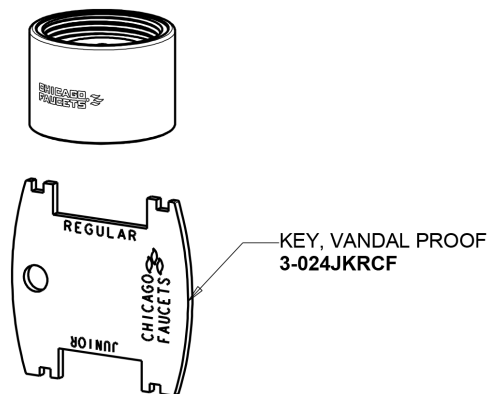

CHICAGO FAUCETS®

Geberit Group

5-1/4" Rigid / Swing Gooseneck Spout
GN2AH8JKABCP

Electronic Module
242.574.00.1

0.35 GPM (1.3 L/min) Vandal Proof Econo-Flo Non-Aerating Outlet
E38VPJKABCP

CR-P2 6V Lithium Battery
242.560.00.1