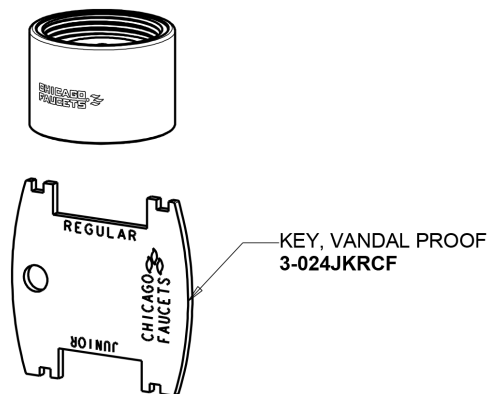

Repair Parts

116.213.AB.4T

Touch-free, programmable faucet with above-deck electronics

CHICAGO FAUCETS®

Geberit Group

Base Parts:

For Technical Assistance:

Phone: 800-TEC-TRUE (832-8783)

CHICAGO FAUCETS®

Geberit Group

5-1/4" Rigid / Swing Gooseneck Spout
GN2AH8JKABCP

Electronic Module
242.433.00.1T

0.35 GPM (1.3 L/min) Vandal Proof Econo-Flo Non-Aerating
Outlet
E38VPJKABCP

CR-P2 6V Lithium Battery
242.560.00.1