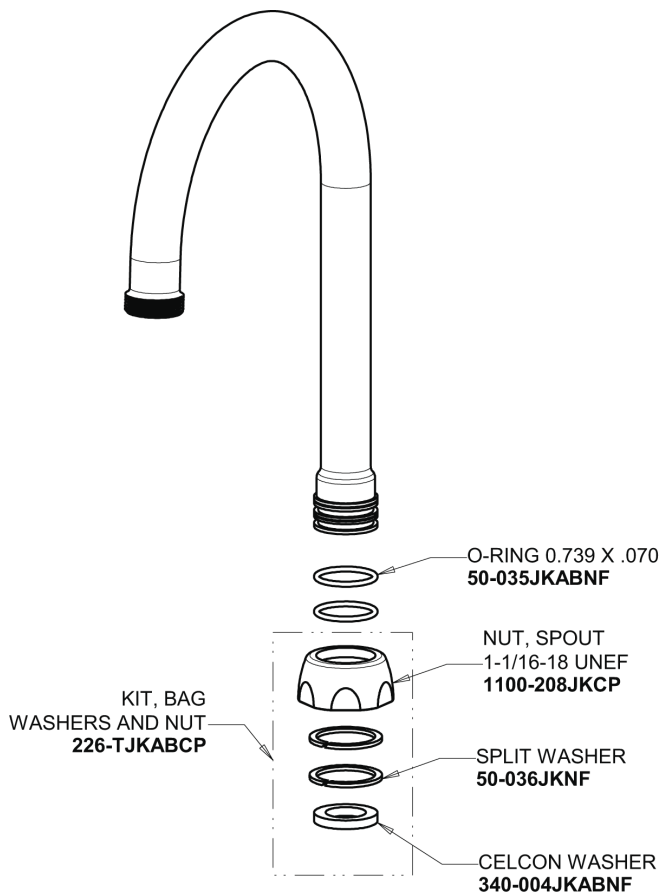

Repair Parts

116.213.AB.4T

Touch-free, programmable faucet with above-deck electronics

CHICAGO FAUCETS®

Geberit Group

Base Parts:

For Technical Assistance:

Phone: 800-TEC-TRUE (832-8783)

CHICAGO FAUCETS®

Geberit Group

5-1/4" Rigid / Swing Gooseneck Spout
GN2AH8JKABCP

Electronic Module
242.433.00.1T

0.35 GPM (1.3 L/min) Vandal Proof Econo-Flo Non-Aerating
Outlet
E38VPJKABCP

CR-P2 6V Lithium Battery
242.560.00.1