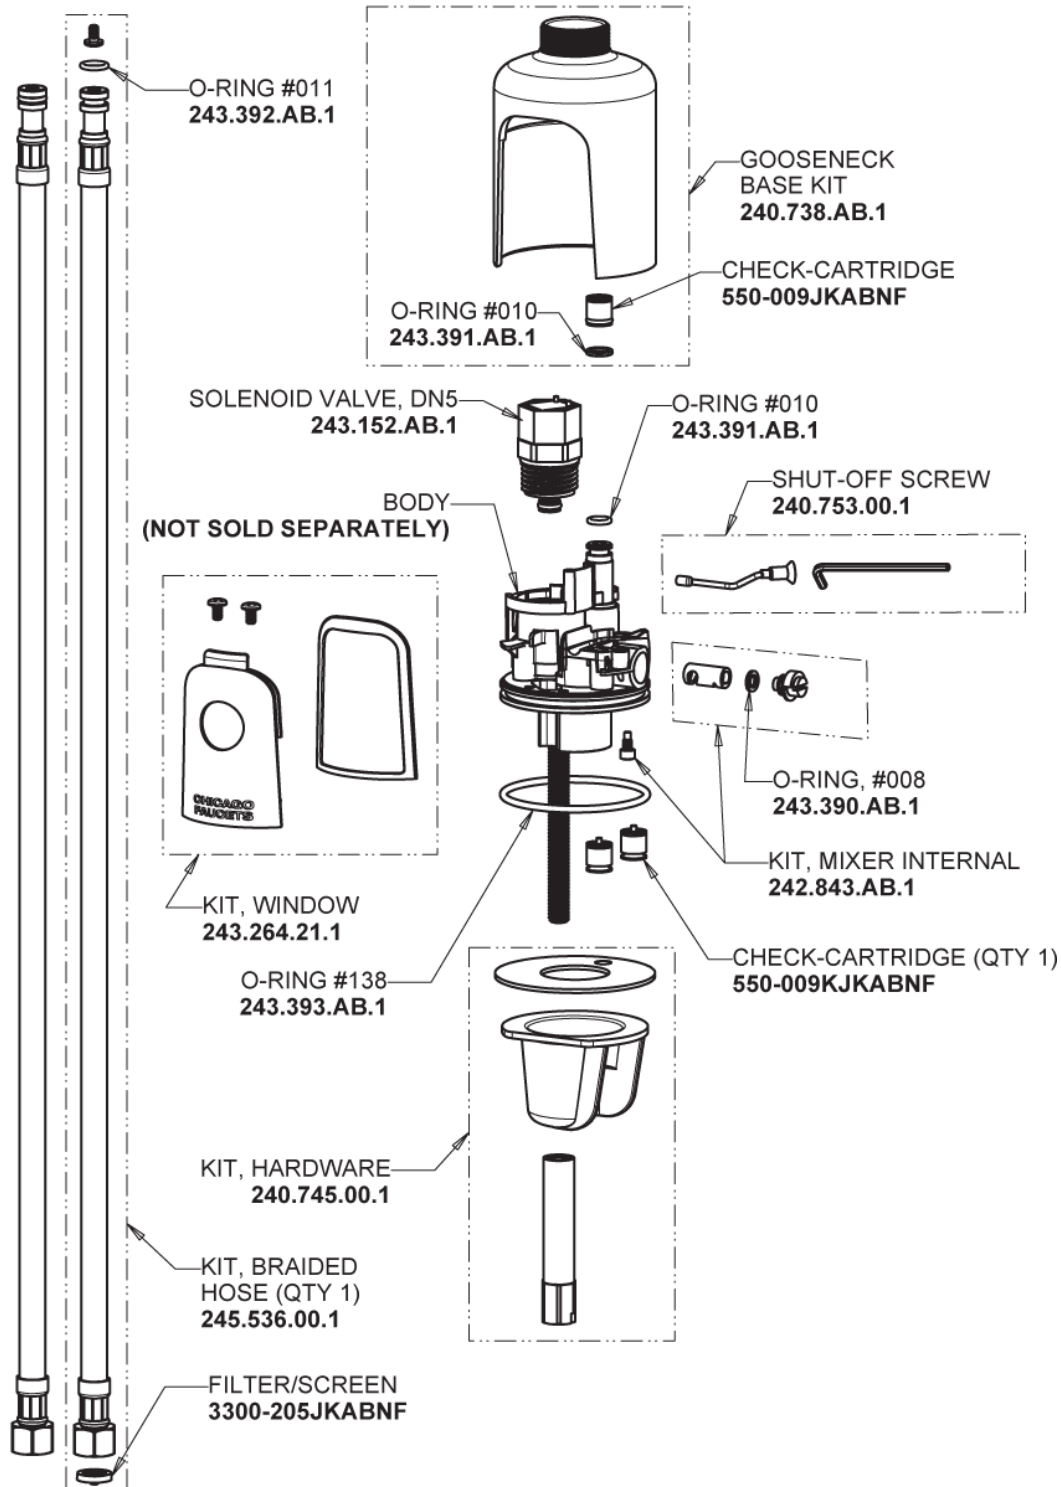

Repair Parts

116.213.AB.4T

Touch-free, programmable faucet with above-deck electronics

CHICAGO FAUCETS®

Geberit Group

Base Parts:

For Technical Assistance:

Phone: 800-TEC-TRUE (832-8783)

CHICAGO FAUCETS®

Geberit Group

5-1/4" Rigid / Swing Gooseneck Spout
GN2AH8JKABCP

Electronic Module
242.433.00.1T

0.35 GPM (1.3 L/min) Vandal Proof Econo-Flo Non-Aerating
Outlet
E38VPJKABCP

CR-P2 6V Lithium Battery
242.560.00.1