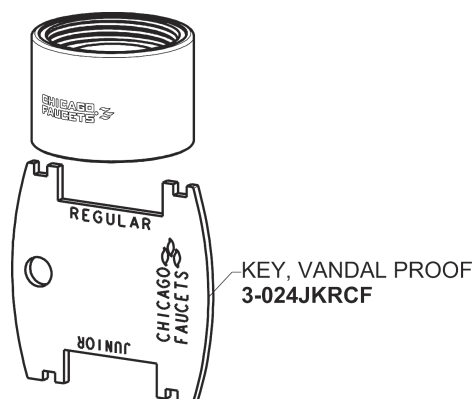

Repair Parts

116.214.AB.1T

Touch-free, programmable faucet with above-deck electronics

CHICAGO FAUCETS®

Geberit Group

HyTronic Base for Wall with Internal Mixer

Base Parts:

For Technical Assistance:

Touch-free, programmable faucet with above-deck electronics

CHICAGO FAUCETS®

Geberit Group

5-1/4" Rigid / Swing Gooseneck Spout
GN2AH8JKABCP

Electronic Module
242.433.00.1T

0.5 GPM (1.9 L/min) Vandal Proof Non-Aerating Spray Outlet
E2805-5JKABCP