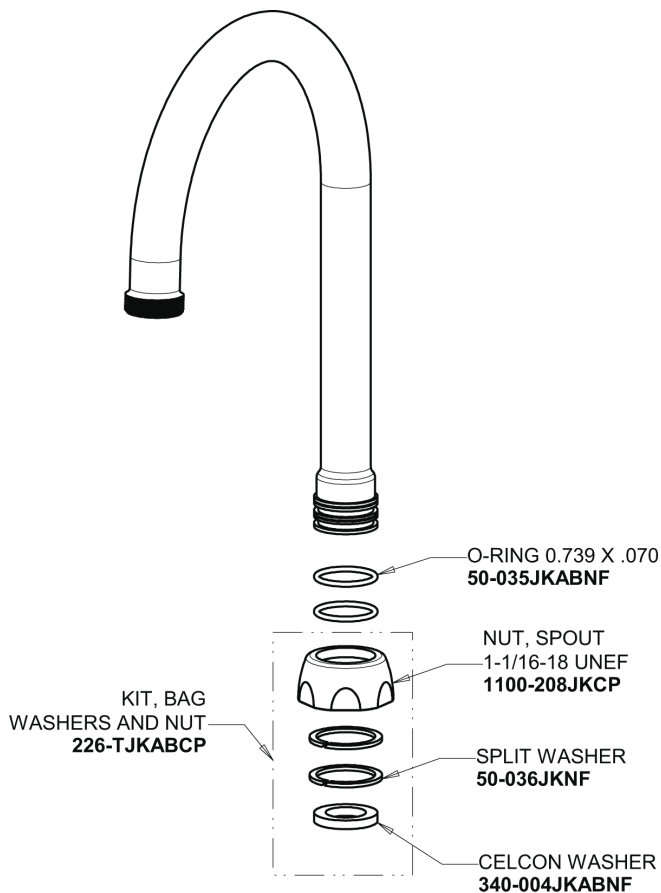

Repair Parts

116.214.AB.1T

Touch-free, programmable faucet with above-deck electronics

CHICAGO FAUCETS®

Geberit Group

HyTronic Base for Wall with Internal Mixer

Base Parts:

For Technical Assistance:

Touch-free, programmable faucet with above-deck electronics

CHICAGO FAUCETS®

Geberit Group

5-1/4" Rigid / Swing Gooseneck Spout
GN2AH8JKABCP

Electronic Module
242.433.00.1T

0.5 GPM (1.9 L/min) Vandal Proof Non-Aerating Spray Outlet
E2805-5JKABCP