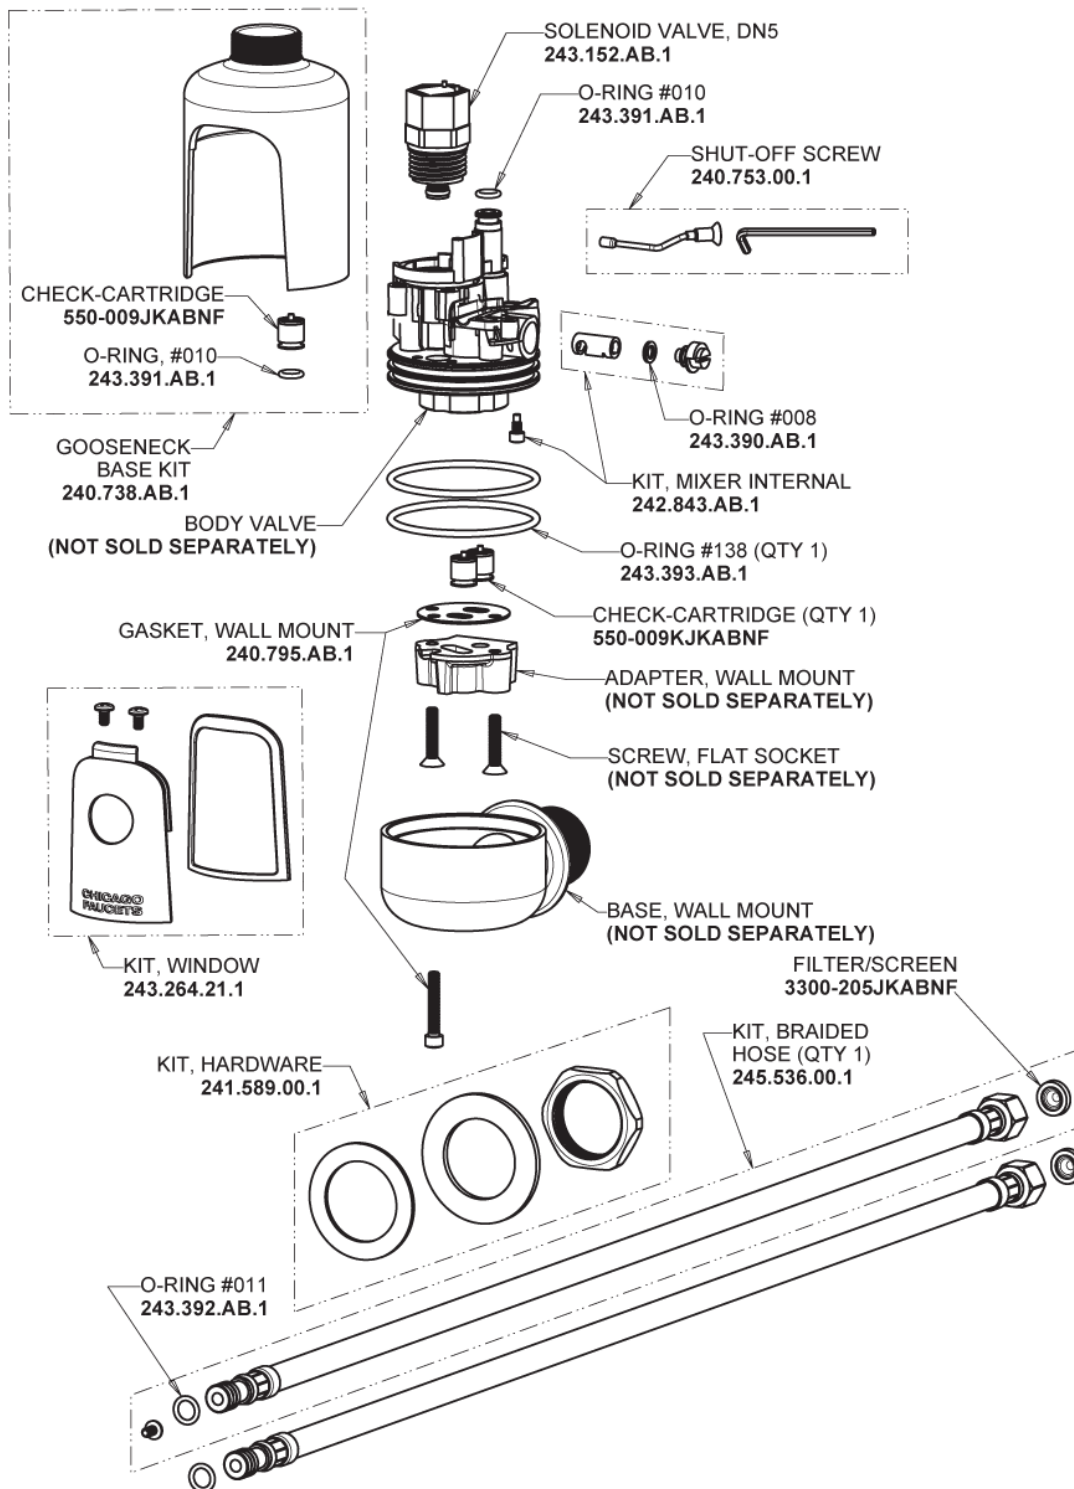

Repair Parts

116.214.AB.1T

Touch-free, programmable faucet with above-deck electronics

CHICAGO FAUCETS®

Geberit Group

HyTronic Base for Wall with Internal Mixer

Base Parts:

For Technical Assistance:

Touch-free, programmable faucet with above-deck electronics

CHICAGO FAUCETS®

Geberit Group

5-1/4" Rigid / Swing Gooseneck Spout
GN2AH8JKABCP

Electronic Module
242.433.00.1T

0.5 GPM (1.9 L/min) Vandal Proof Non-Aerating Spray Outlet
E2805-5JKABCP