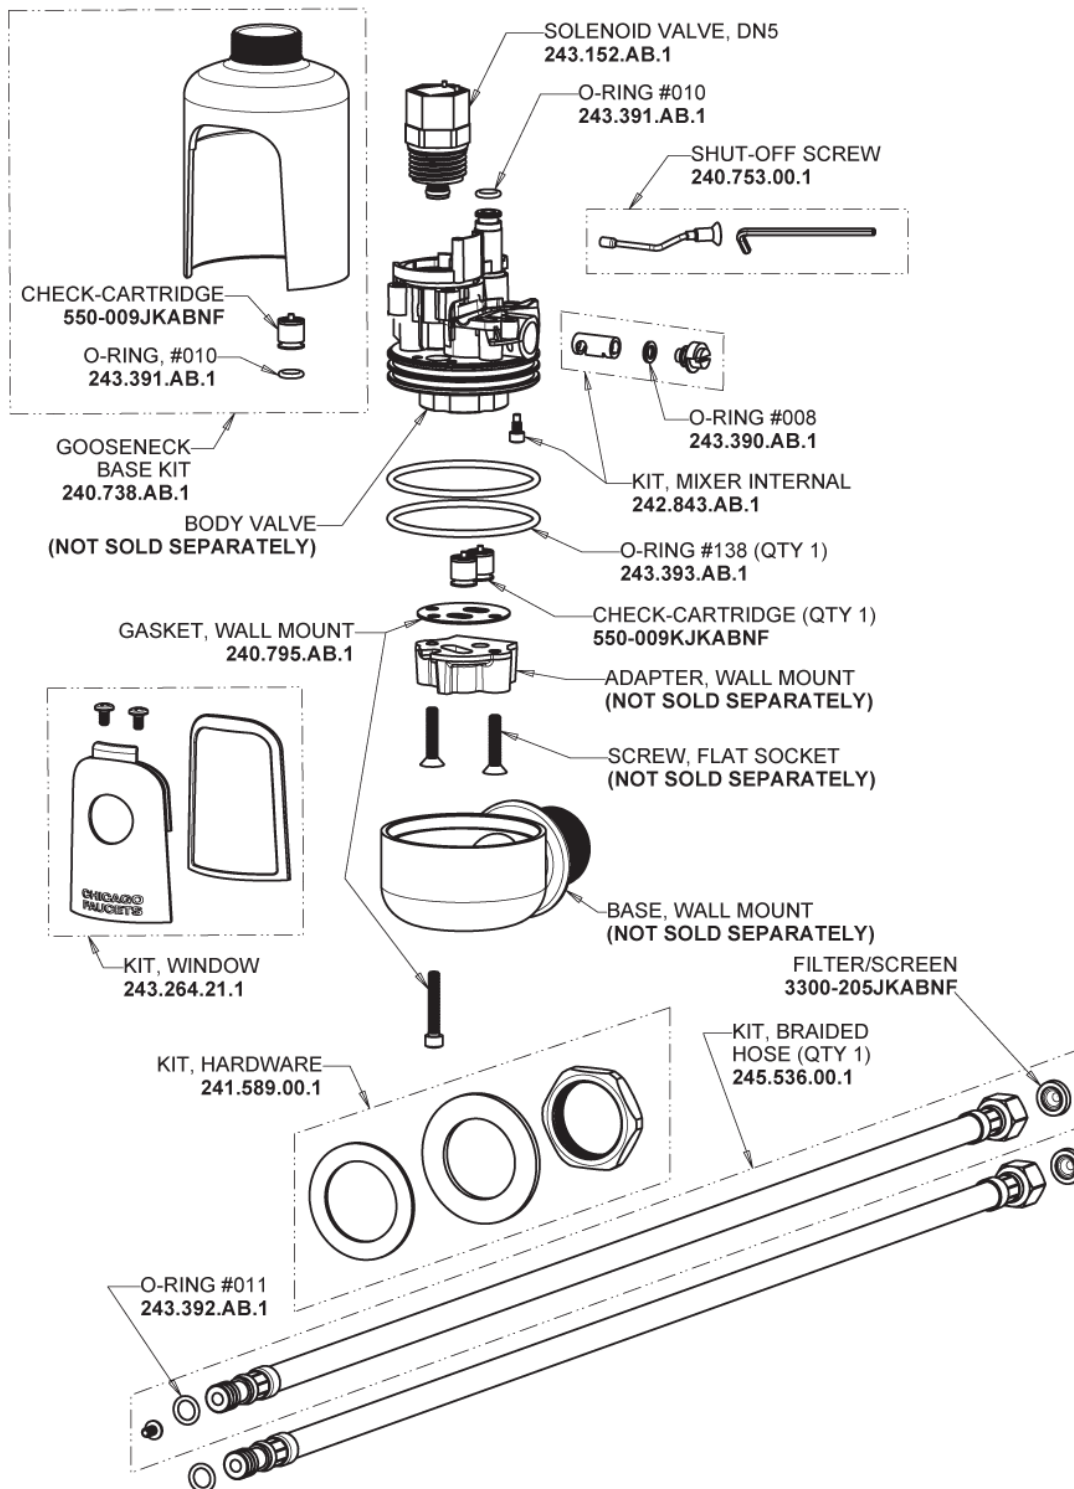

# Repair Parts

116.214.AB.4T

Touch-free, programmable faucet with above-deck electronics

## Base Parts: