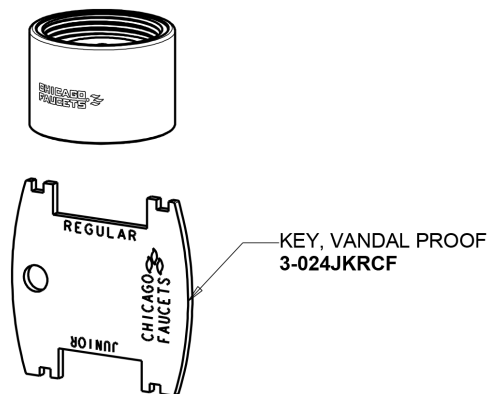

# Repair Parts

116.214.AB.4T

Touch-free, programmable faucet with above-deck electronics

# CHICAGO FAUCETS®

Geberit Group

5-1/4" Rigid / Swing Gooseneck Spout  
**GN2AH8JKABCP**

Electronic Module  
**242.433.00.1T**

0.35 GPM (1.3 L/min) Vandal Proof Econo-Flo Non-Aerating  
Outlet  
**E38VPJKABCP**