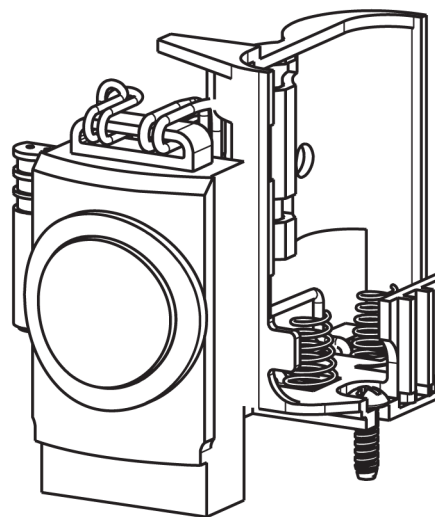

# Repair Parts

116.214.AB.4T

Touch-free, programmable faucet with above-deck electronics

# CHICAGO FAUCETS®

Geberit Group

5-1/4" Rigid / Swing Gooseneck Spout  
**GN2AH8JKABCP**

Electronic Module  
**242.433.00.1T**

0.35 GPM (1.3 L/min) Vandal Proof Econo-Flo Non-Aerating  
Outlet  
**E38VPJKABCP**