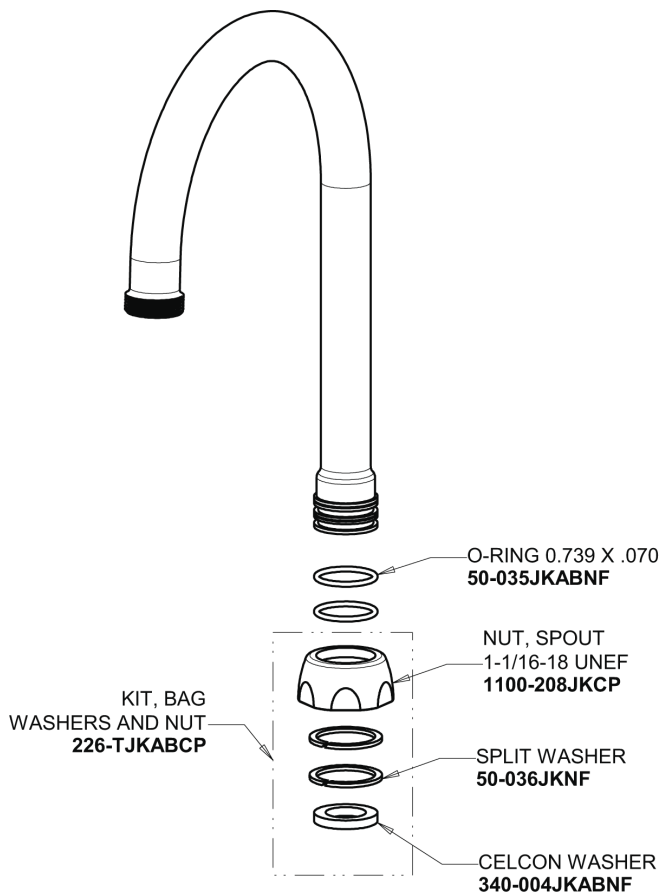

# Repair Parts

116.214.AB.4T

Touch-free, programmable faucet with above-deck electronics

# CHICAGO FAUCETS®

Geberit Group

5-1/4" Rigid / Swing Gooseneck Spout  
**GN2AH8JKABCP**

Electronic Module  
**242.433.00.1T**

0.35 GPM (1.3 L/min) Vandal Proof Econo-Flo Non-Aerating  
Outlet  
**E38VPJKABCP**