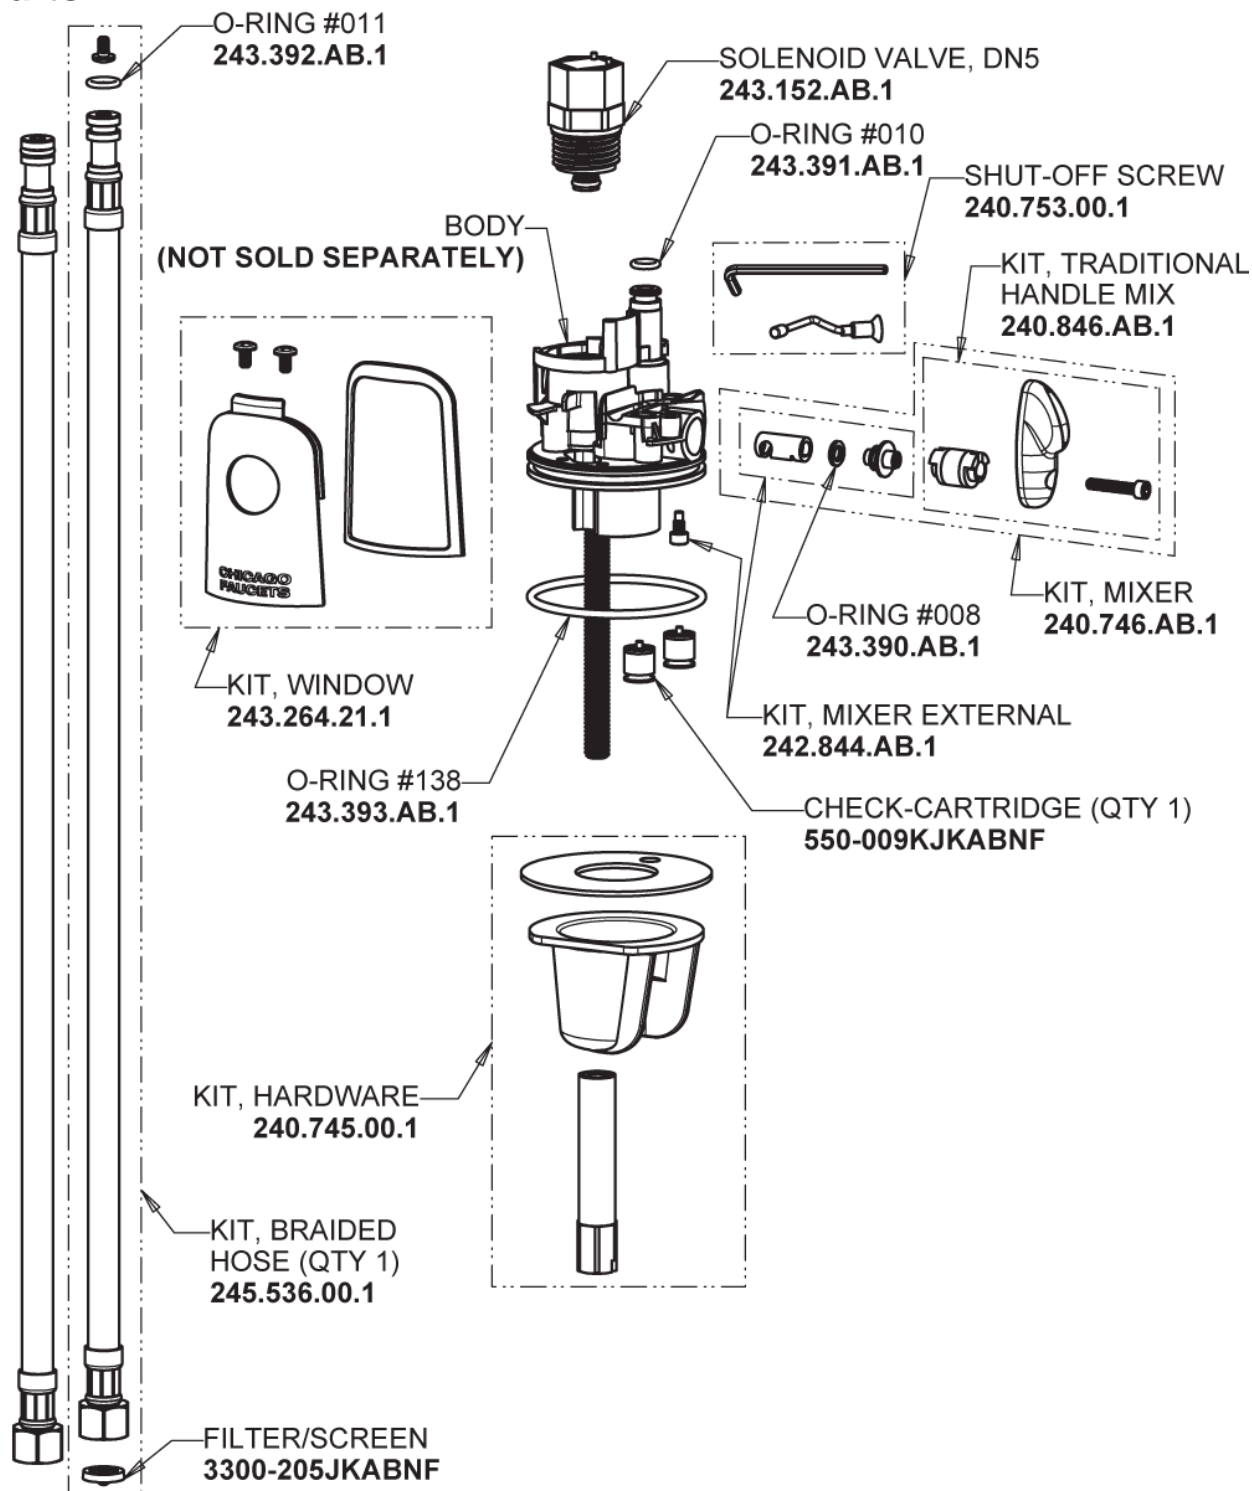

Repair Parts

116.221.AB.1

Touch-free, programmable faucet with above-deck electronics

CHICAGO FAUCETS®

Geberit Group

HyTronic Base with User Temp Control

Base Parts:

For Technical Assistance:

Touch-free, programmable faucet with above-deck electronics

CHICAGO FAUCETS®

Geberit Group

HyTronic Traditional Spout
240.723.AB.1

CHECK-CARTRIDGE
550-009KJKABNF

O-RING, #010
243.391.AB.1

0.5 GPM (1.9 L/min) Vandal Proof Econo-Flo Non-Aerating
Spray
E2805JKABCP

VANDAL PROOF KEY
3-024JKRCF

Electronic Module
242.433.00.1

CR-P2 6V Lithium Battery
242.560.00.1

For Technical Assistance:

Phone: 800-TEC-TRUE (832-8783)

Email: techsupport.us@chicagofaucets.com

2100 South Clearwater Drive
Des Plaines, IL 60018
Phone: 847-803-5000
chicagofaucets.com