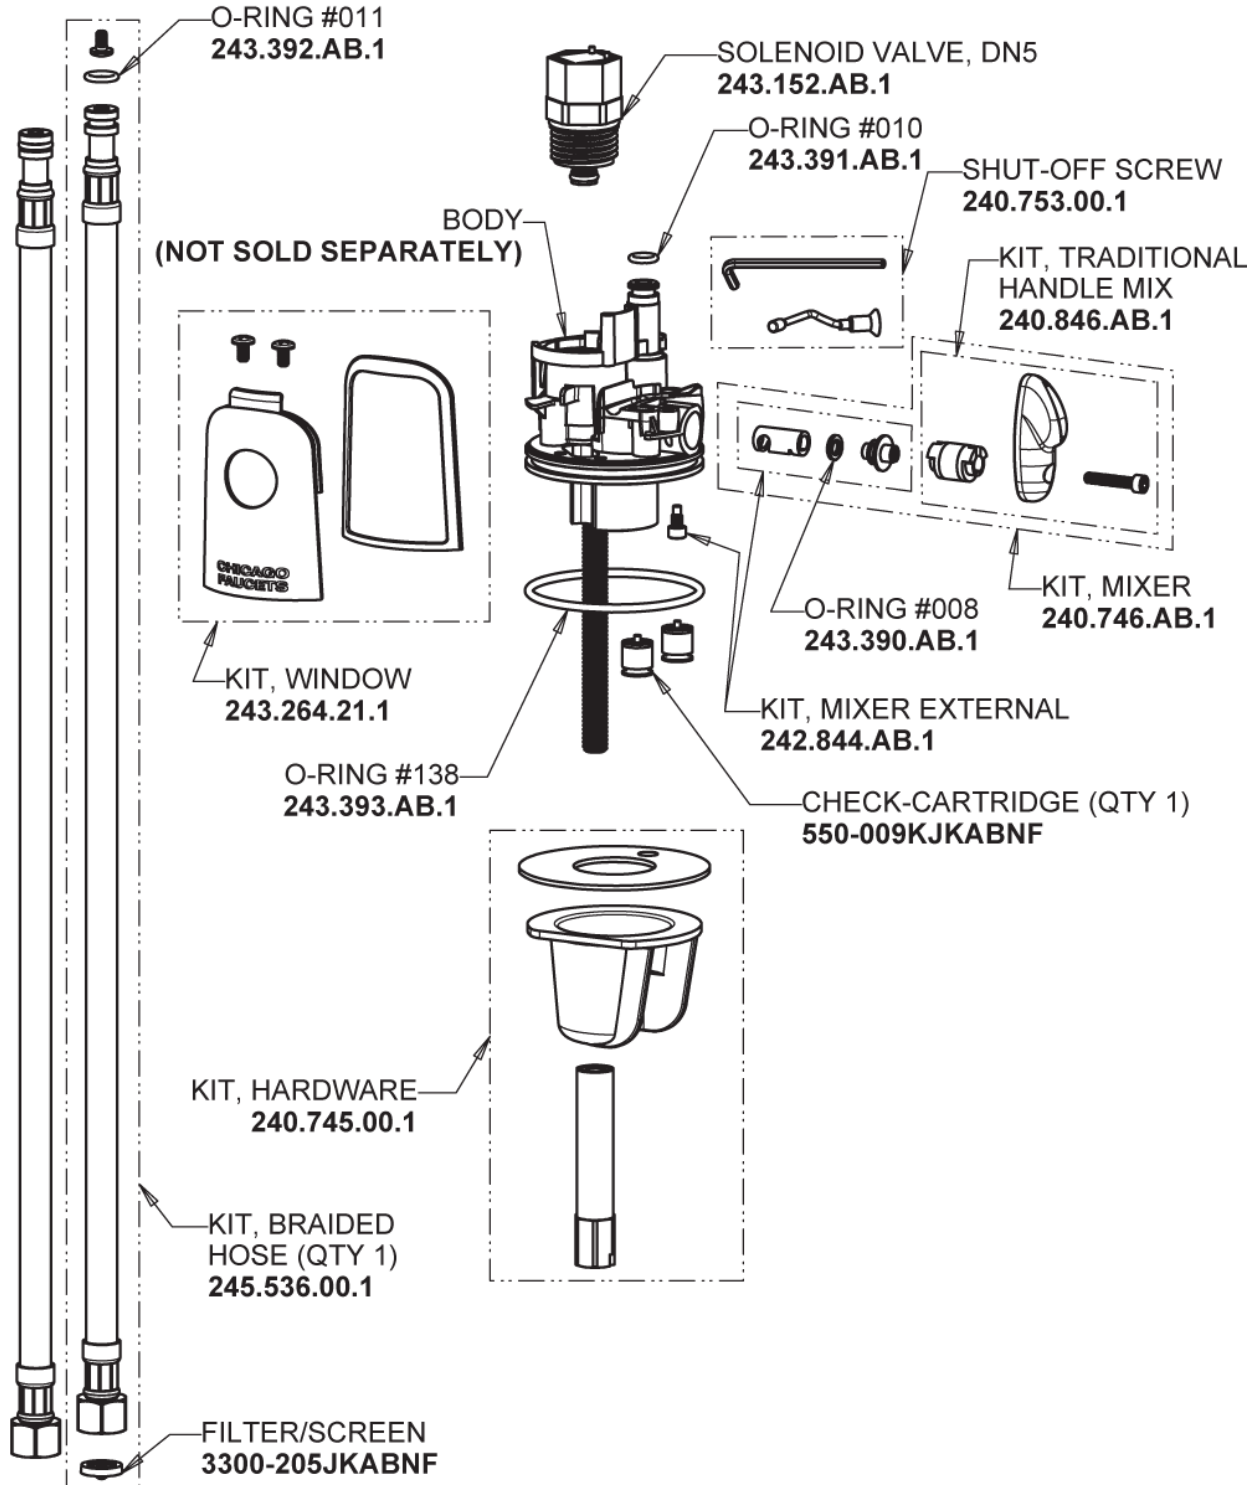

Repair Parts

116.221.AB.1T

Touch-free, programmable faucet with above-deck electronics

CHICAGO FAUCETS®

Geberit Group

HyTronic Base with User Temp Control

Base Parts:

For Technical Assistance:

Touch-free, programmable faucet with above-deck electronics

CHICAGO FAUCETS®

Geberit Group

HyTronic Traditional Spout
240.723.AB.1

CHECK-CARTRIDGE
550-009KJKABNF

O-RING, #010
243.391.AB.1

0.5 GPM (1.9 L/min) Vandal Proof Econo-Flo Non-Aerating
Spray
E2805JKABCP

VANDAL PROOF KEY
3-024JKRCF

Electronic Module
242.433.00.1T

CR-P2 6V Lithium Battery
242.560.00.1

For Technical Assistance:

Phone: 800-TEC-TRUE (832-8783)

Email: techsupport.us@chicagofaucets.com

2100 South Clearwater Drive
Des Plaines, IL 60018
Phone: 847-803-5000
chicagofaucets.com