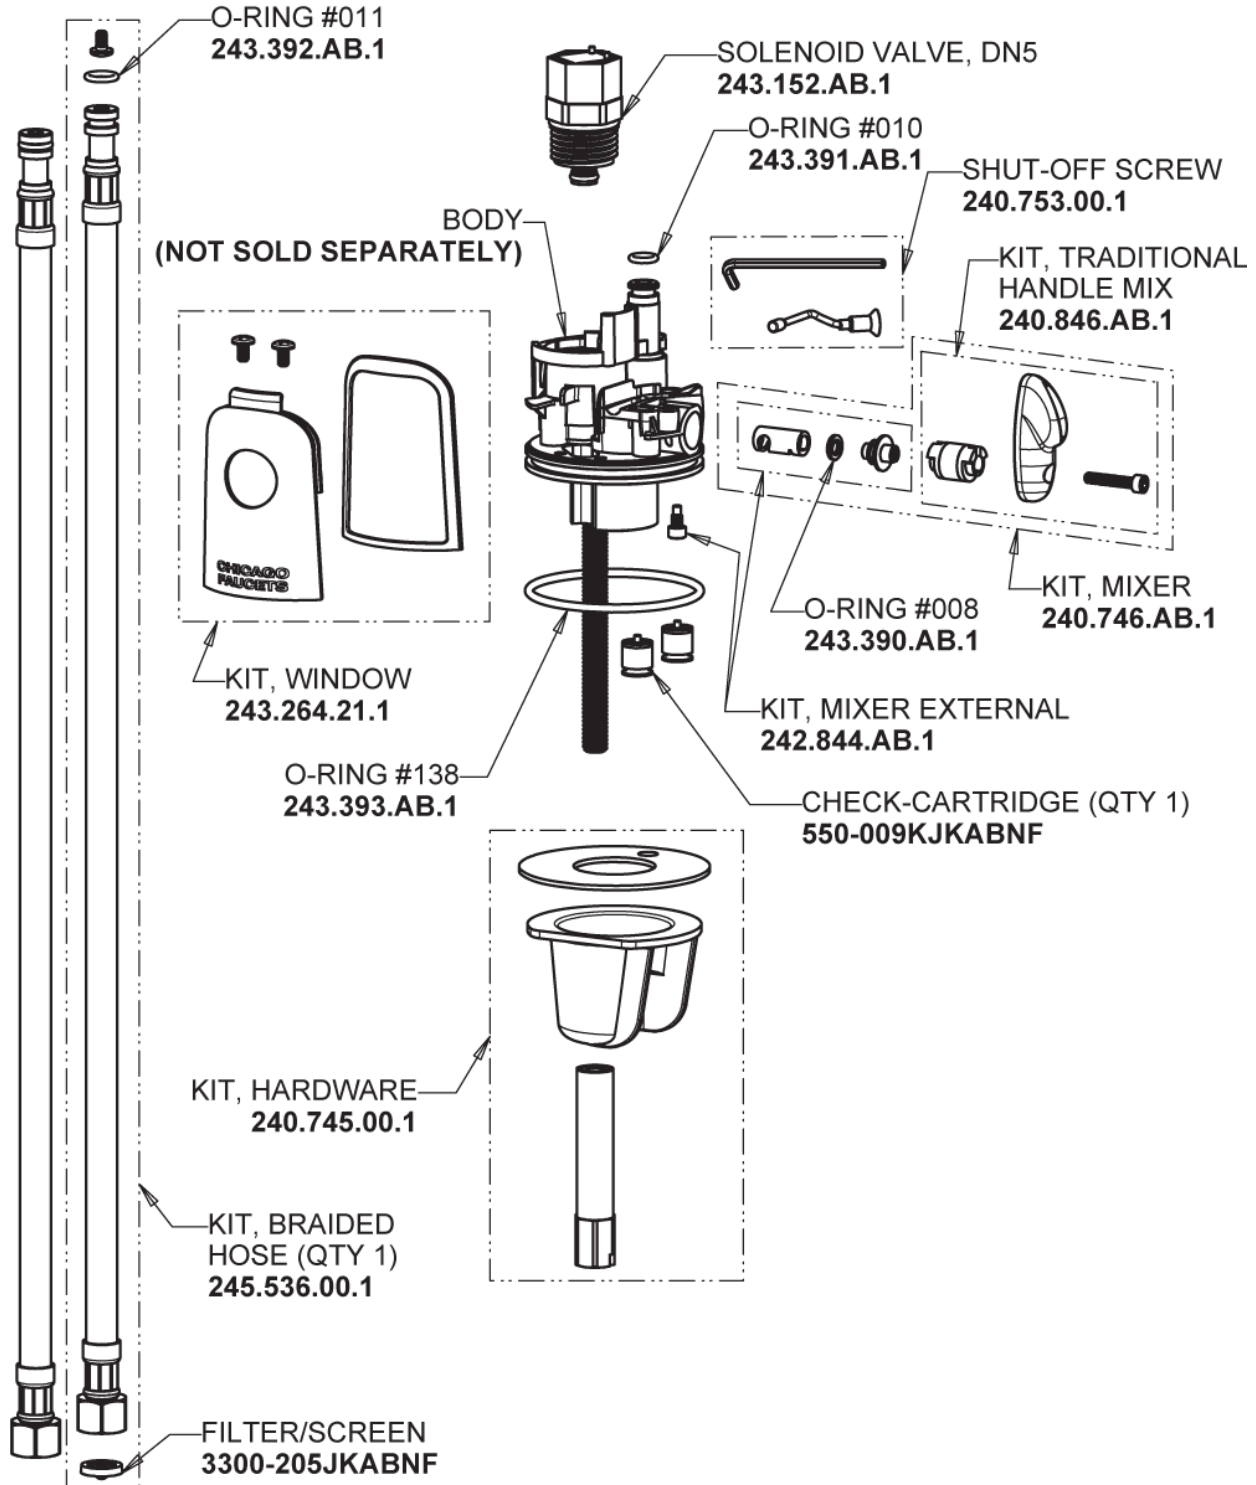

Repair Parts

116.222.AB.4

Touch-free, programmable faucet with above-deck electronics

CHICAGO FAUCETS®

Geberit Group

HyTronic Base with User Temp Control

Base Parts:

For Technical Assistance:

Touch-free, programmable faucet with above-deck electronics

CHICAGO FAUCETS®

Geberit Group

HyTronic Contemporary Spout
240.728.AB.1

CHECK-CARTRIDGE
550-009KJKABNF

O-RING, #010
243.391.AB.1

0.35 GPM (1.3 L/min) Vandal Proof Econo-Flo Non-Aerating
Outlet
E39VPJKABCP

VANDAL PROOF KEY
3-024JKRCF

Electronic Module
242.574.00.1

CR-P2 6V Lithium Battery
242.560.00.1

For Technical Assistance:

Phone: 800-TEC-TRUE (832-8783)

Email: techsupport.us@chicagofaucets.com

2100 South Clearwater Drive