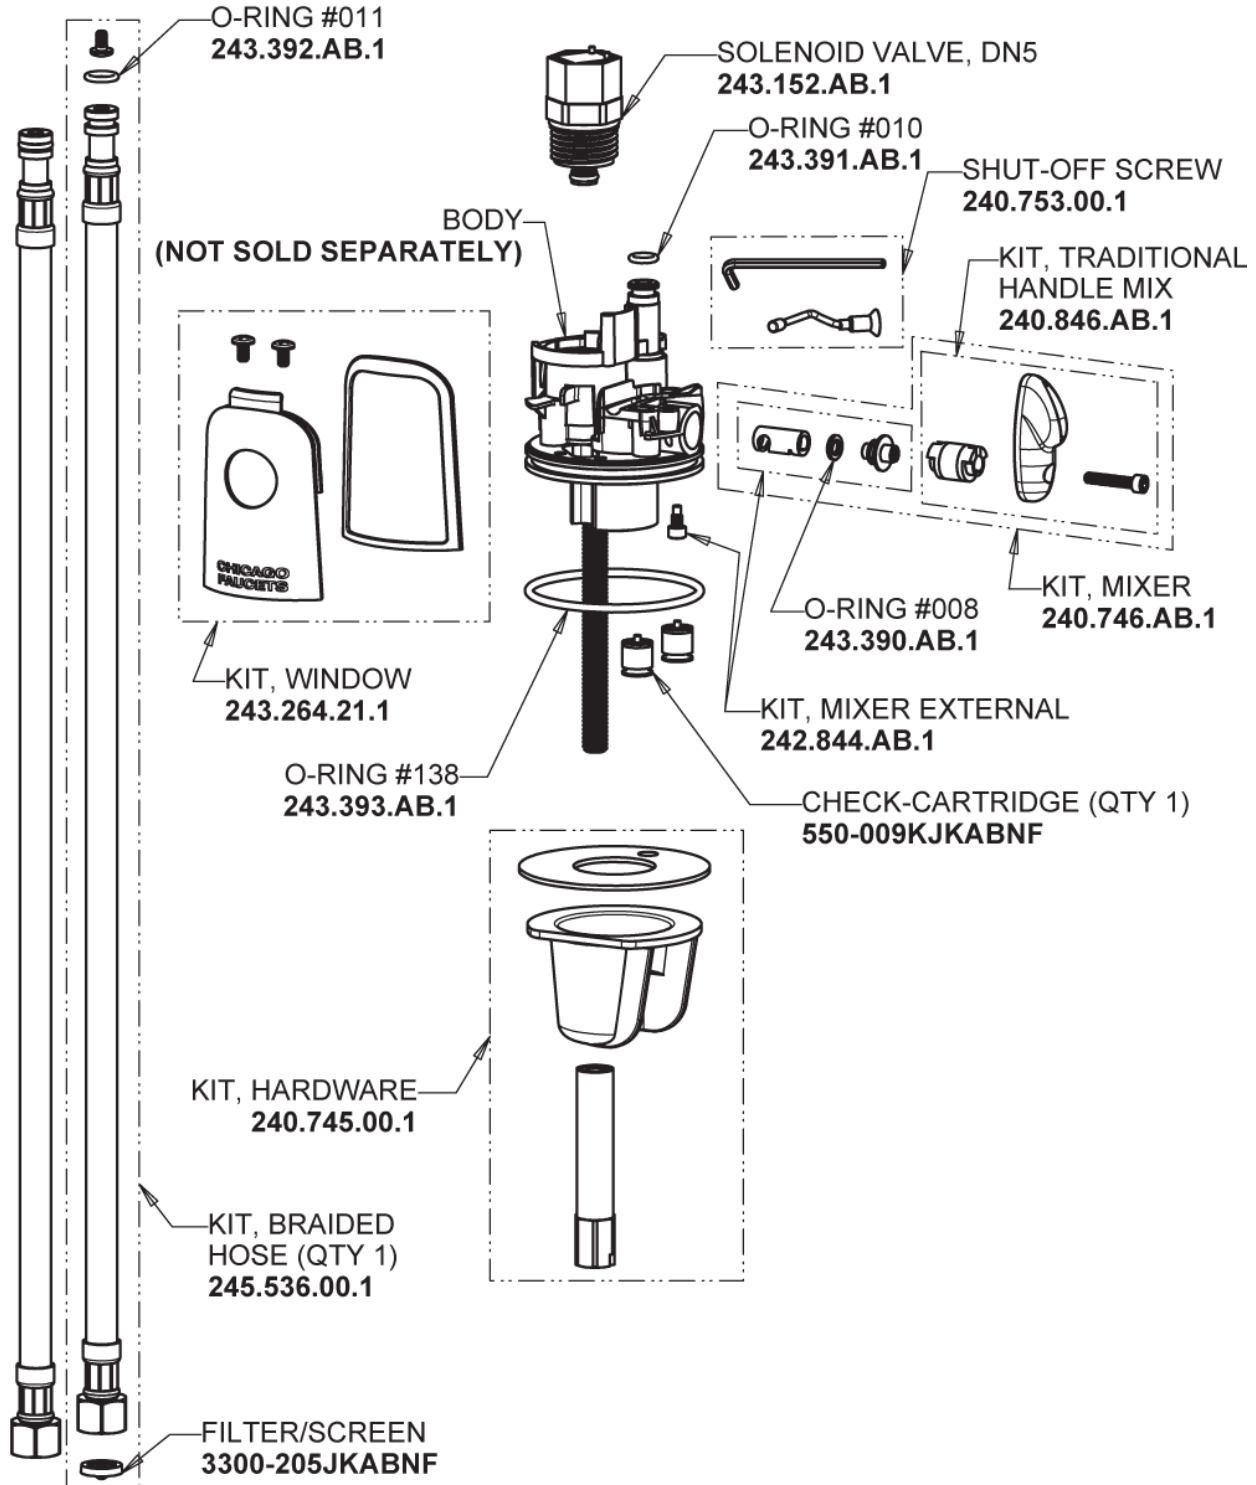

Repair Parts

116.222.AB.4T

Touch-free, programmable faucet with above-deck electronics

CHICAGO FAUCETS®

Geberit Group

HyTronic Base with User Temp Control

Base Parts:

For Technical Assistance:

Touch-free, programmable faucet with above-deck electronics

CHICAGO FAUCETS®

Geberit Group

HyTronic Contemporary Spout
240.728.AB.1

CHECK-CARTRIDGE
550-009KJKABNF

O-RING, #010
243.391.AB.1

0.35 GPM (1.3 L/min) Vandal Proof Econo-Flo Non-Aerating
Outlet
E39VPJKABCP

VANDAL PROOF KEY
3-024JKRCF

Electronic Module
242.433.00.1T

CR-P2 6V Lithium Battery
242.560.00.1

For Technical Assistance:

Phone: 800-TEC-TRUE (832-8783)

Email: techsupport.us@chicagofaucets.com

2100 South Clearwater Drive