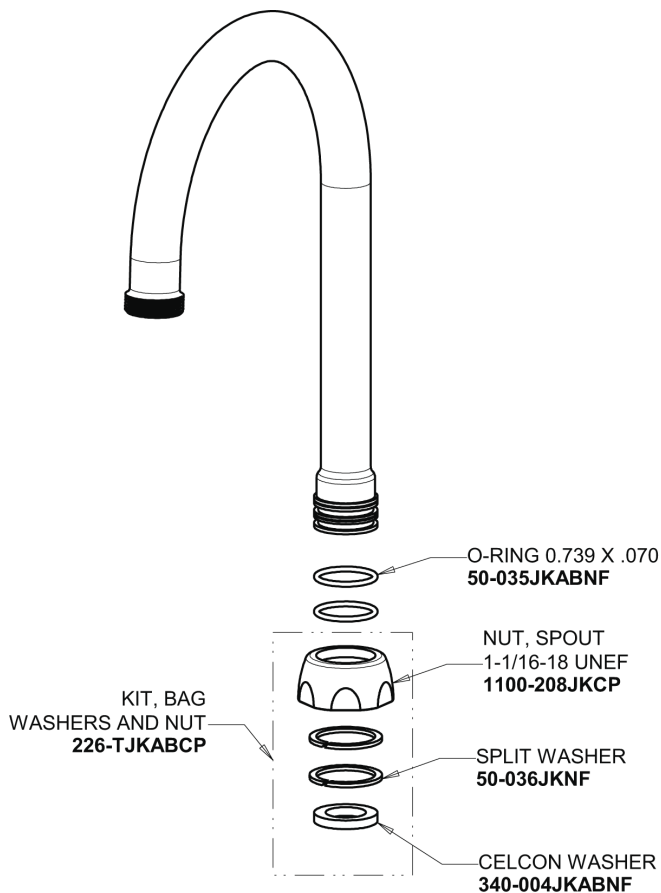

Repair Parts

116.223.AB.1T

Touch-free, programmable faucet with above-deck electronics

CHICAGO FAUCETS®

Geberit Group

Base Parts:

For Technical Assistance:

Phone: 800-TEC-TRUE (832-8783)

CHICAGO FAUCETS®

Geberit Group

5-1/4" Rigid / Swing Gooseneck Spout
GN2AH8JKABCP

Electronic Module
242.433.00.1T

0.5 GPM (1.9 L/min) Vandal Proof Non-Aerating Spray Outlet
E2805-5JKABCP

CR-P2 6V Lithium Battery
242.560.00.1