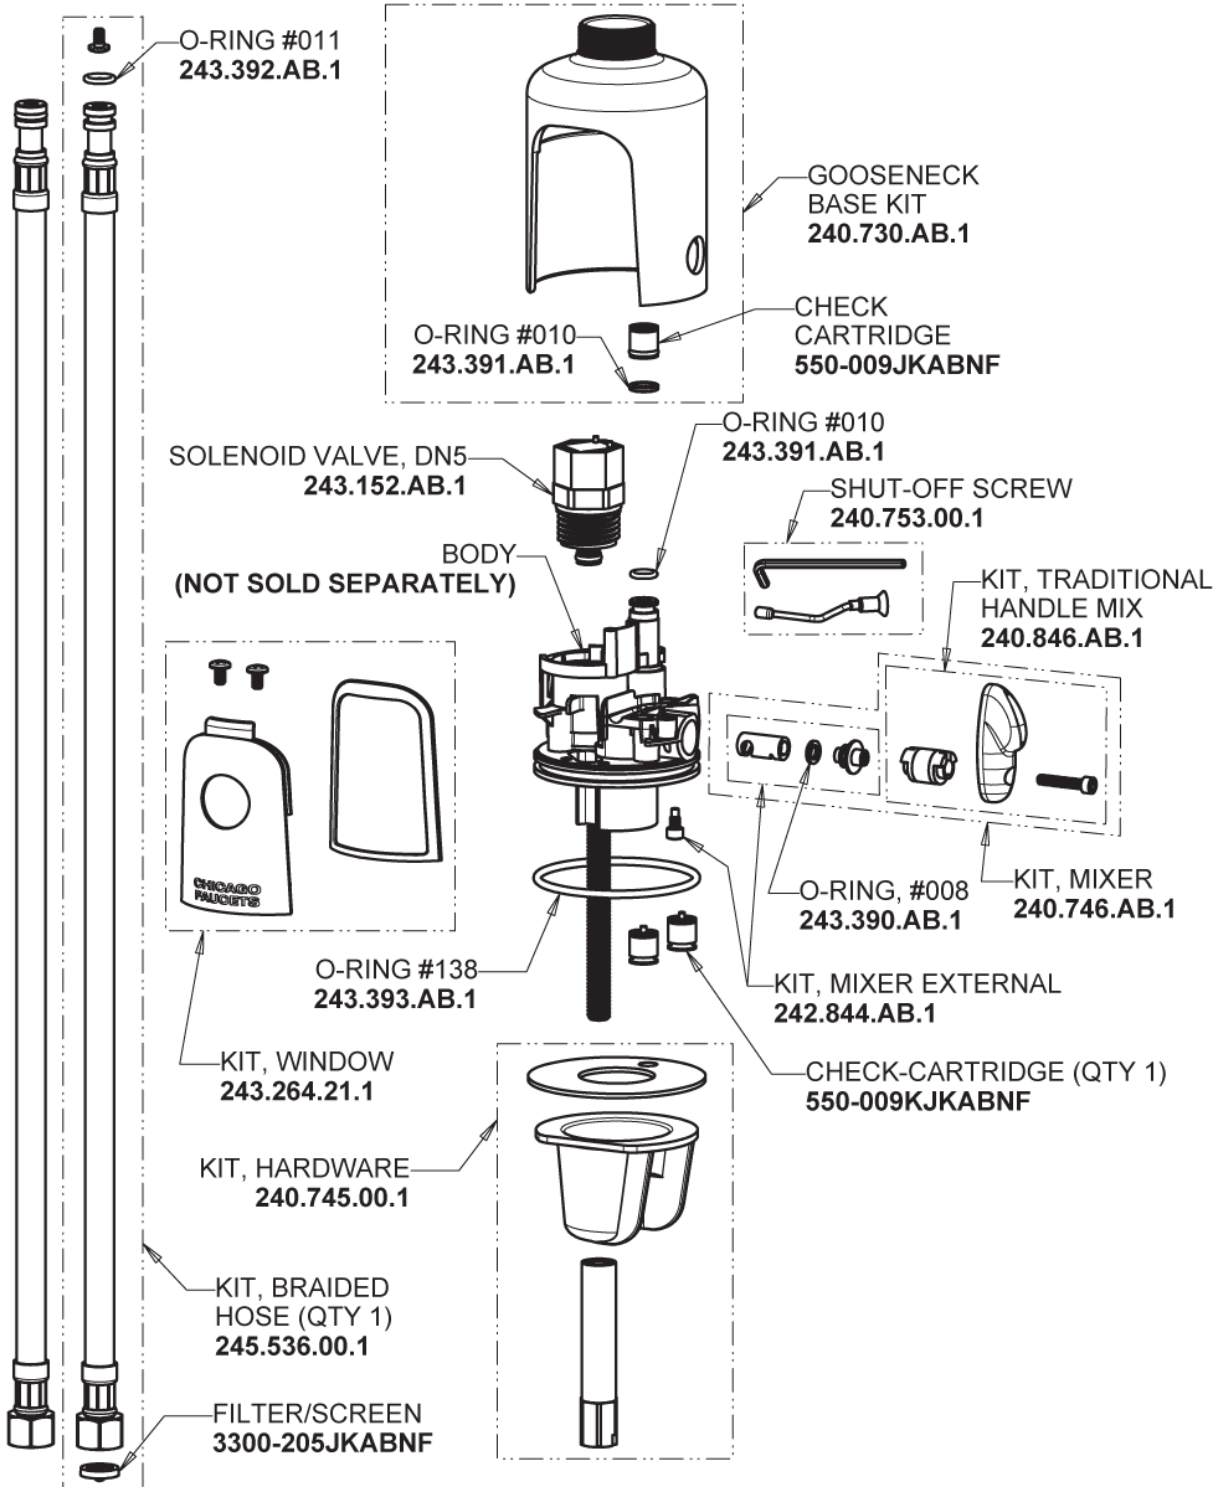

Repair Parts

116.223.AB.1T

Touch-free, programmable faucet with above-deck electronics

CHICAGO FAUCETS®

Geberit Group

Base Parts:

For Technical Assistance:

Phone: 800-TEC-TRUE (832-8783)

CHICAGO FAUCETS®

Geberit Group

5-1/4" Rigid / Swing Gooseneck Spout
GN2AH8JKABCP

Electronic Module
242.433.00.1T

0.5 GPM (1.9 L/min) Vandal Proof Non-Aerating Spray Outlet
E2805-5JKABCP

CR-P2 6V Lithium Battery
242.560.00.1